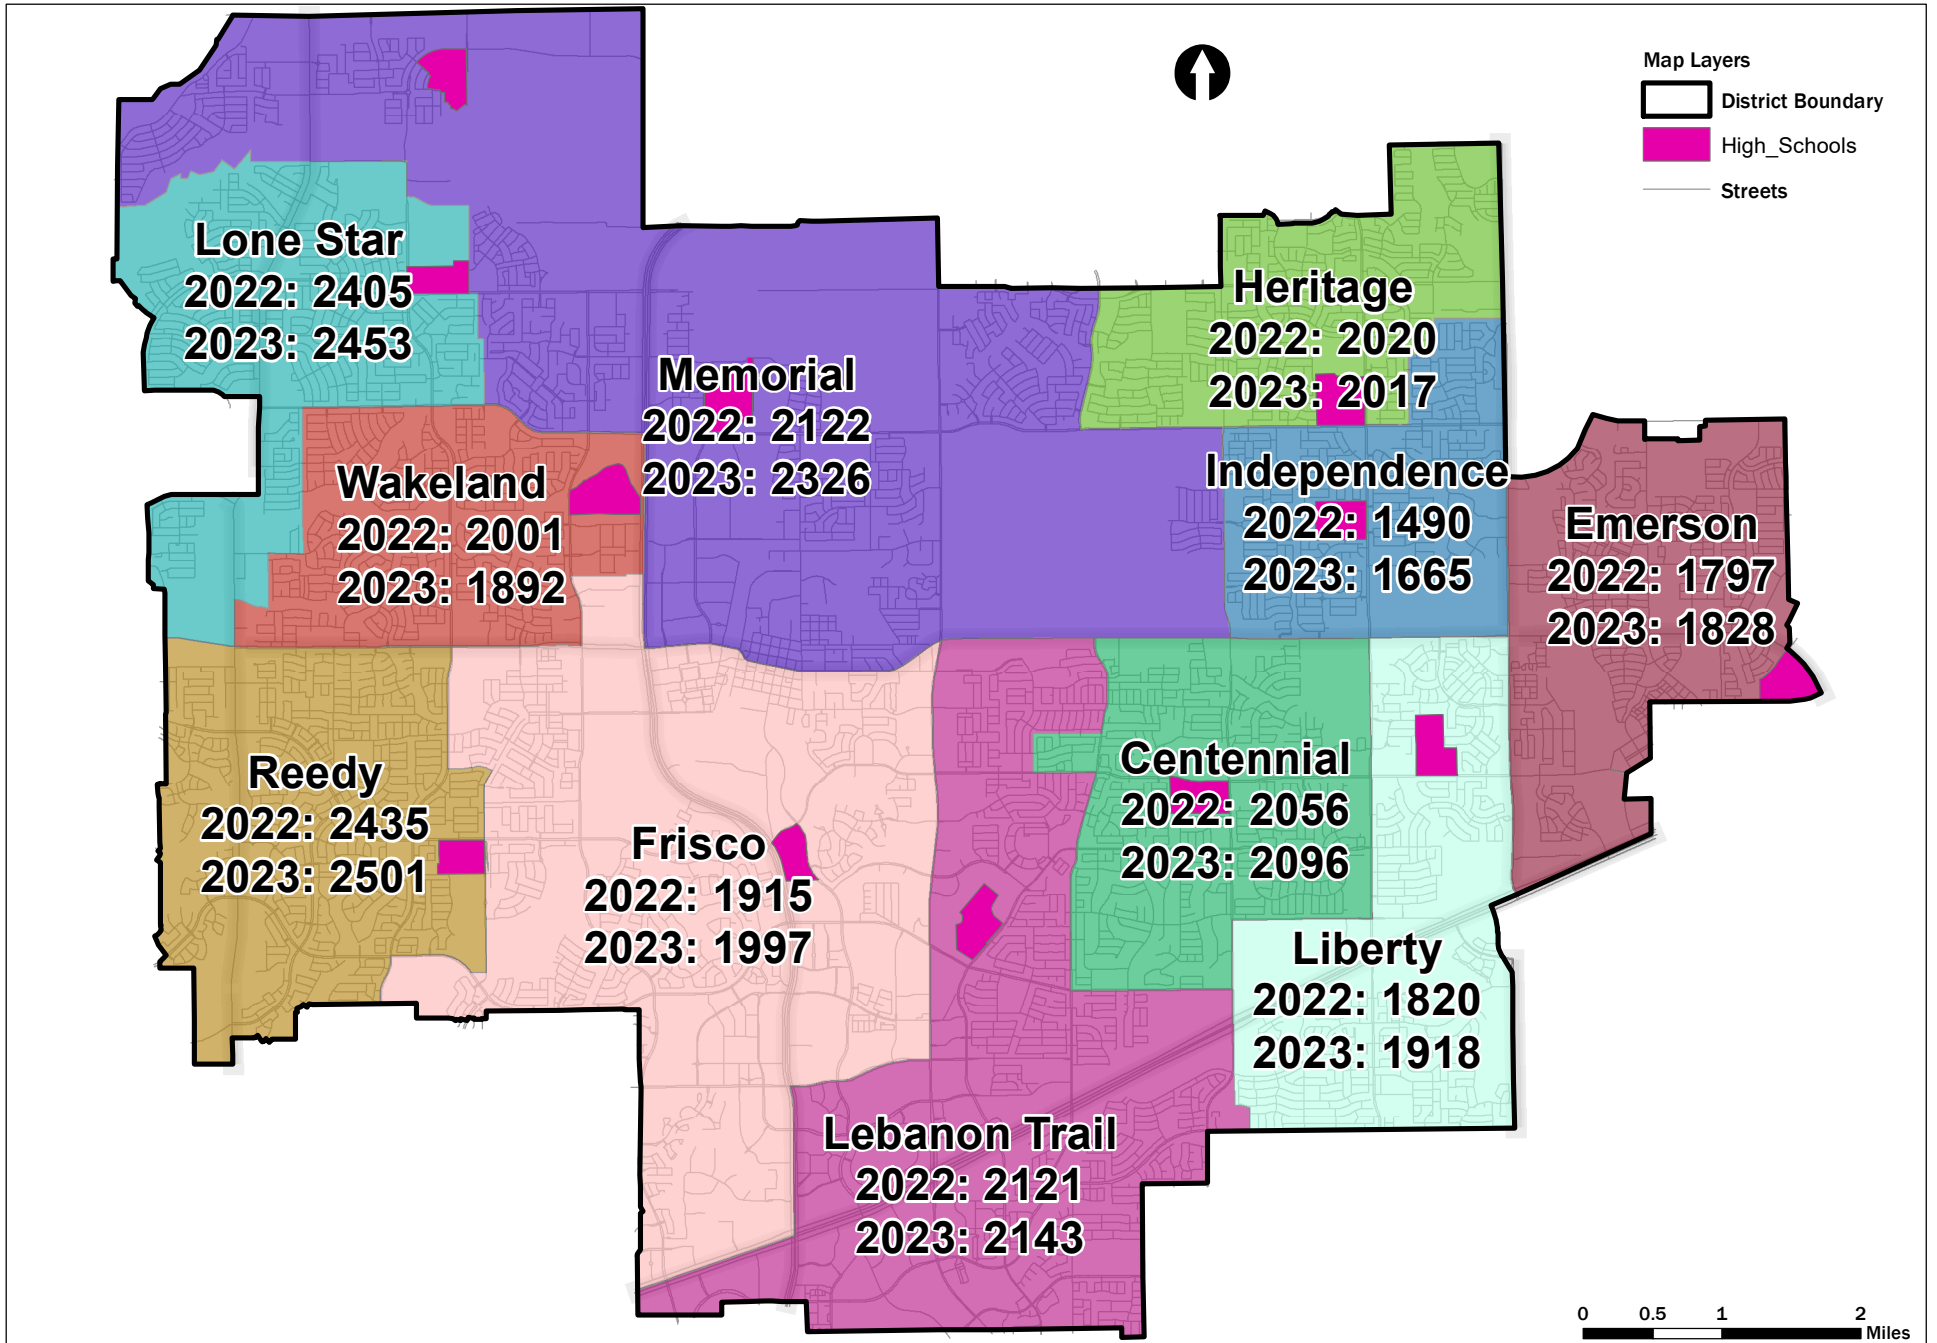

High School AZs with Projections & No Grandfathering

Frisco ISD

Panther Creek Opens 9th-11th, RHS with 9th-10th, FHS with 9th

Frisco ISD