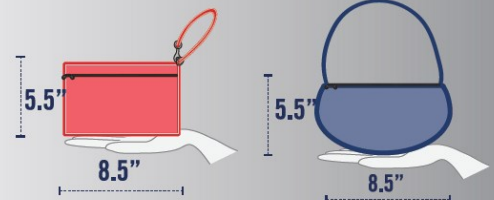

CLEAR TOTE

Plastic, vinyl or PVC and do not exceed 12"x6"x12"

PLASTIC STORAGE BAG

Clear, one (1) gallon, re-sealable

OR

SMALL CLUTCH PURSE

Approximately the size of a hand with or without a handle or strap. No larger than 5.5" x 8.5" (the size of this sheet) with or without a handle or strap. Can be carried separately or within an approved plastic bag.

An exception will be made for medically necessary items after proper inspection at a bag check location. Please limit the number of items you bring to Dr Pepper Arena.

drpepperarena.com