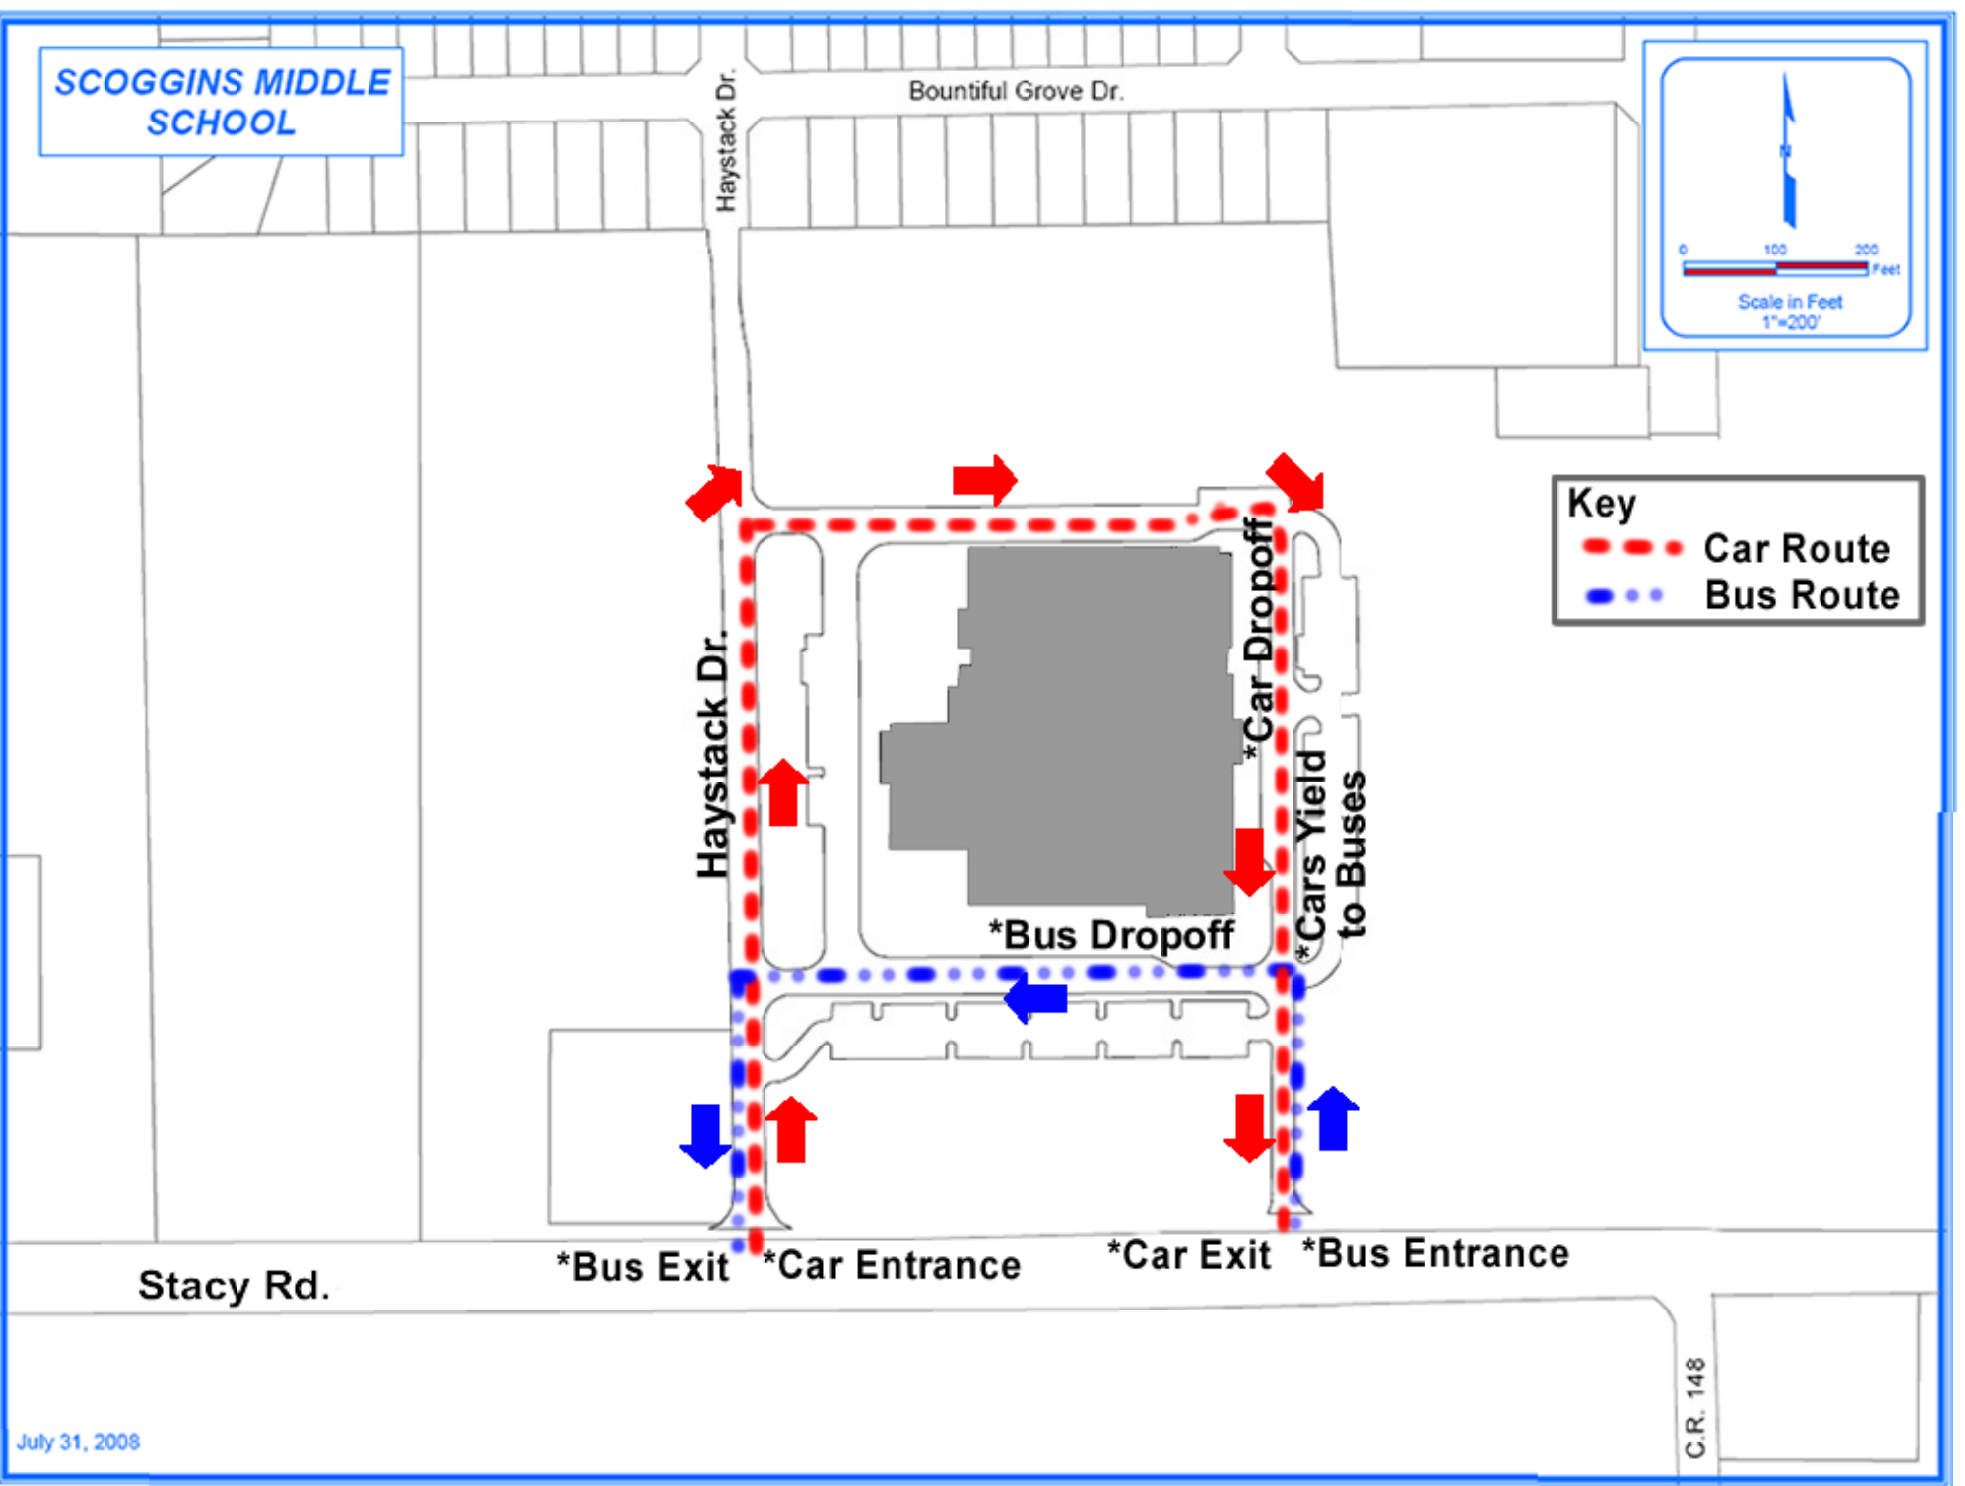

SCOGGINS MIDDLE SCHOOL

Haystack Dr.

Bountiful Grove Dr.

**Key**

- Red dotted line: Car Route
- Blue dotted line: Bus Route

Haystack Dr.

\*Car Dropoff

\*Bus Dropoff

\*Cars Yield to Buses

Stacy Rd.

\*Bus Exit

\*Car Entrance

\*Car Exit

\*Bus Entrance