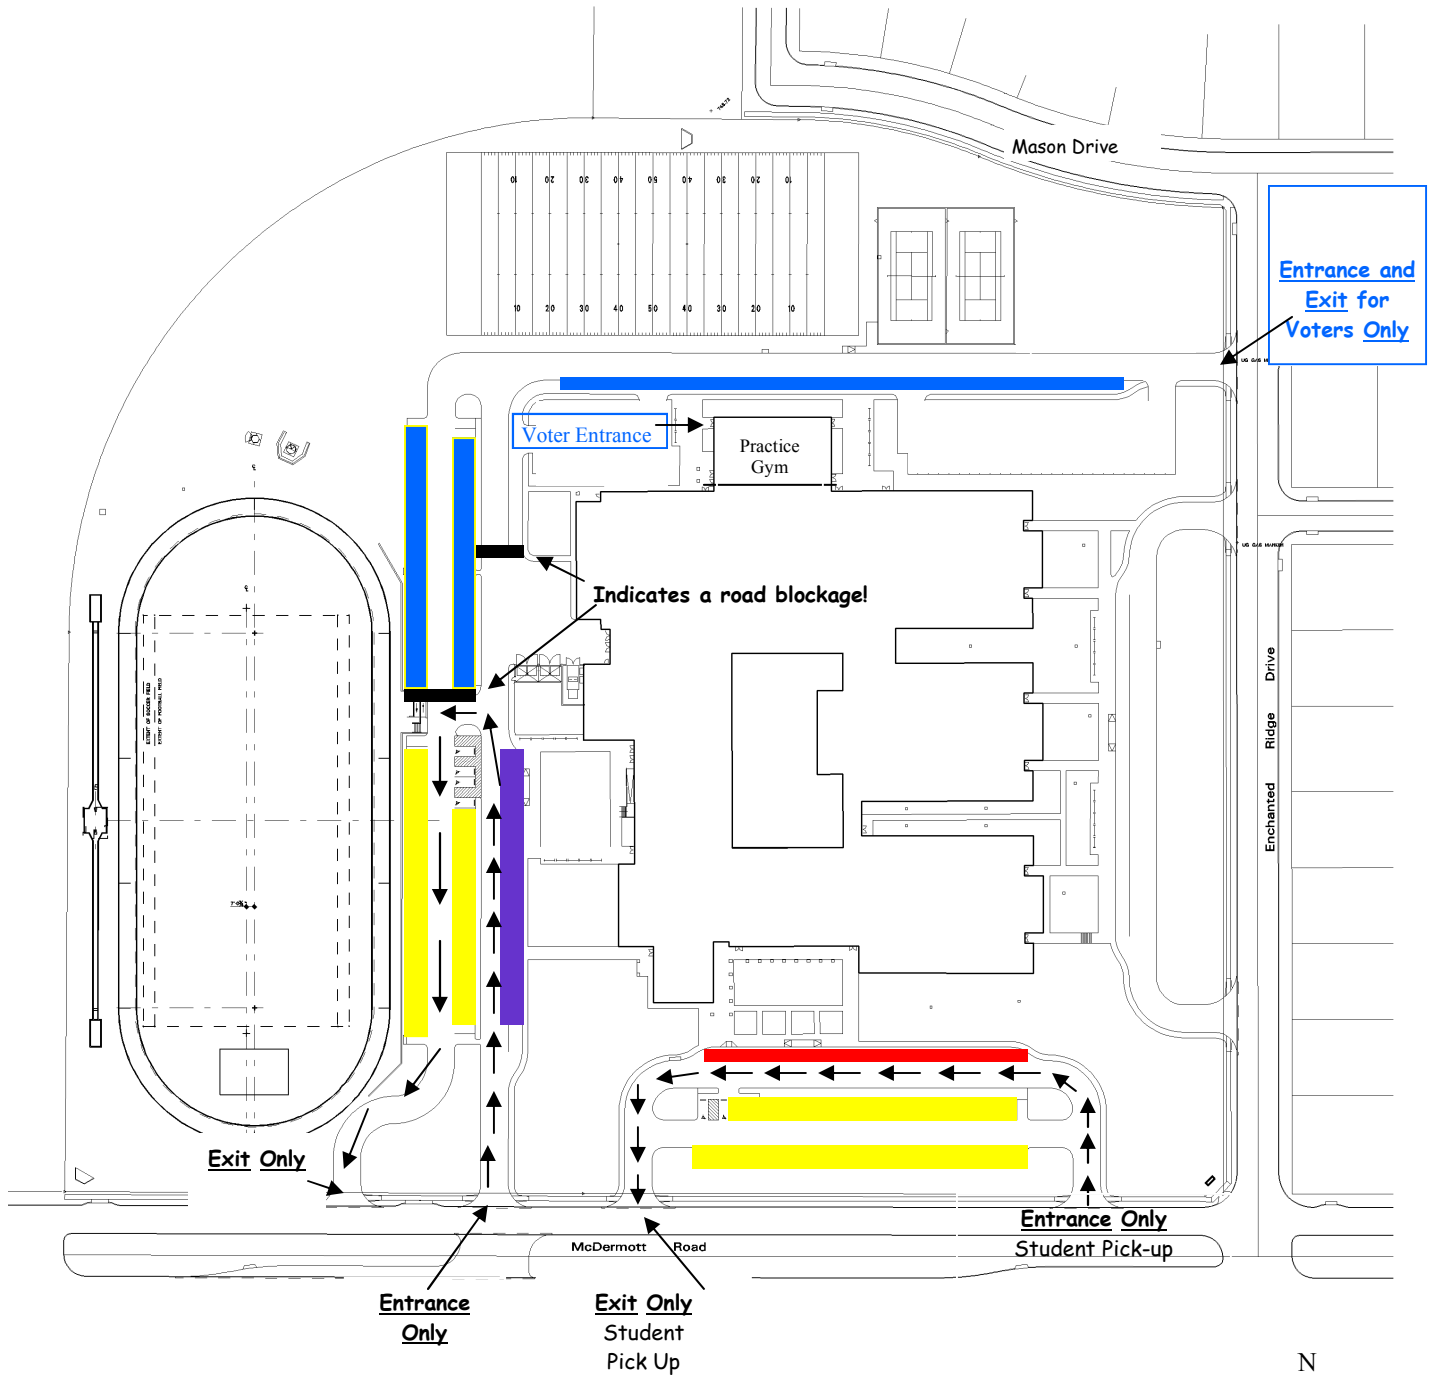

Fowler Middle School Traffic Flow Pattern

Morning
November 3 Only!

- Parent Drop-off!
- Voter Parking!
- FMS Staff Parking
- Bus and Parent Drop-off!