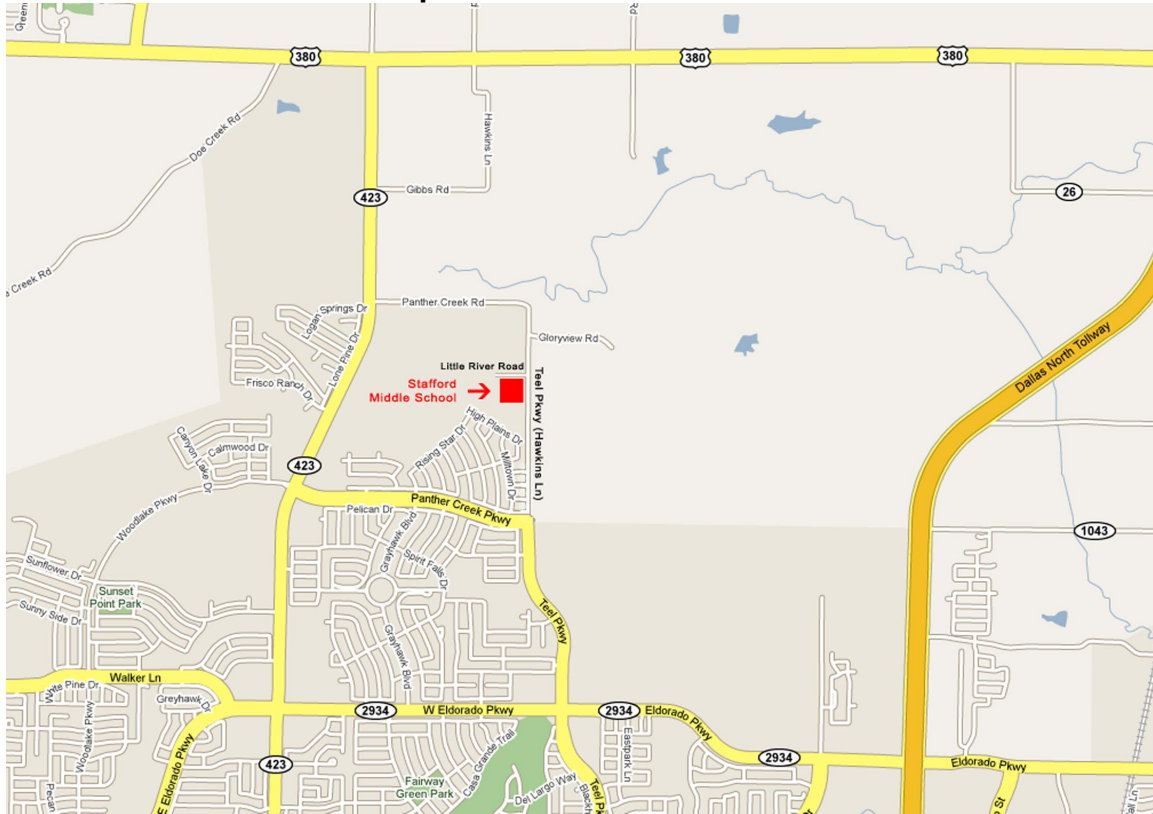

Stafford Middle School: Map/Directions

Directions:

Stafford Middle School is located in northwest Frisco, north of Eldorado Parkway, south of 380, west of Dallas North Tollway, and east of FM 423. Head north on Teal Parkway past Panther Creek Parkway and Stafford Middle School will be on the left.