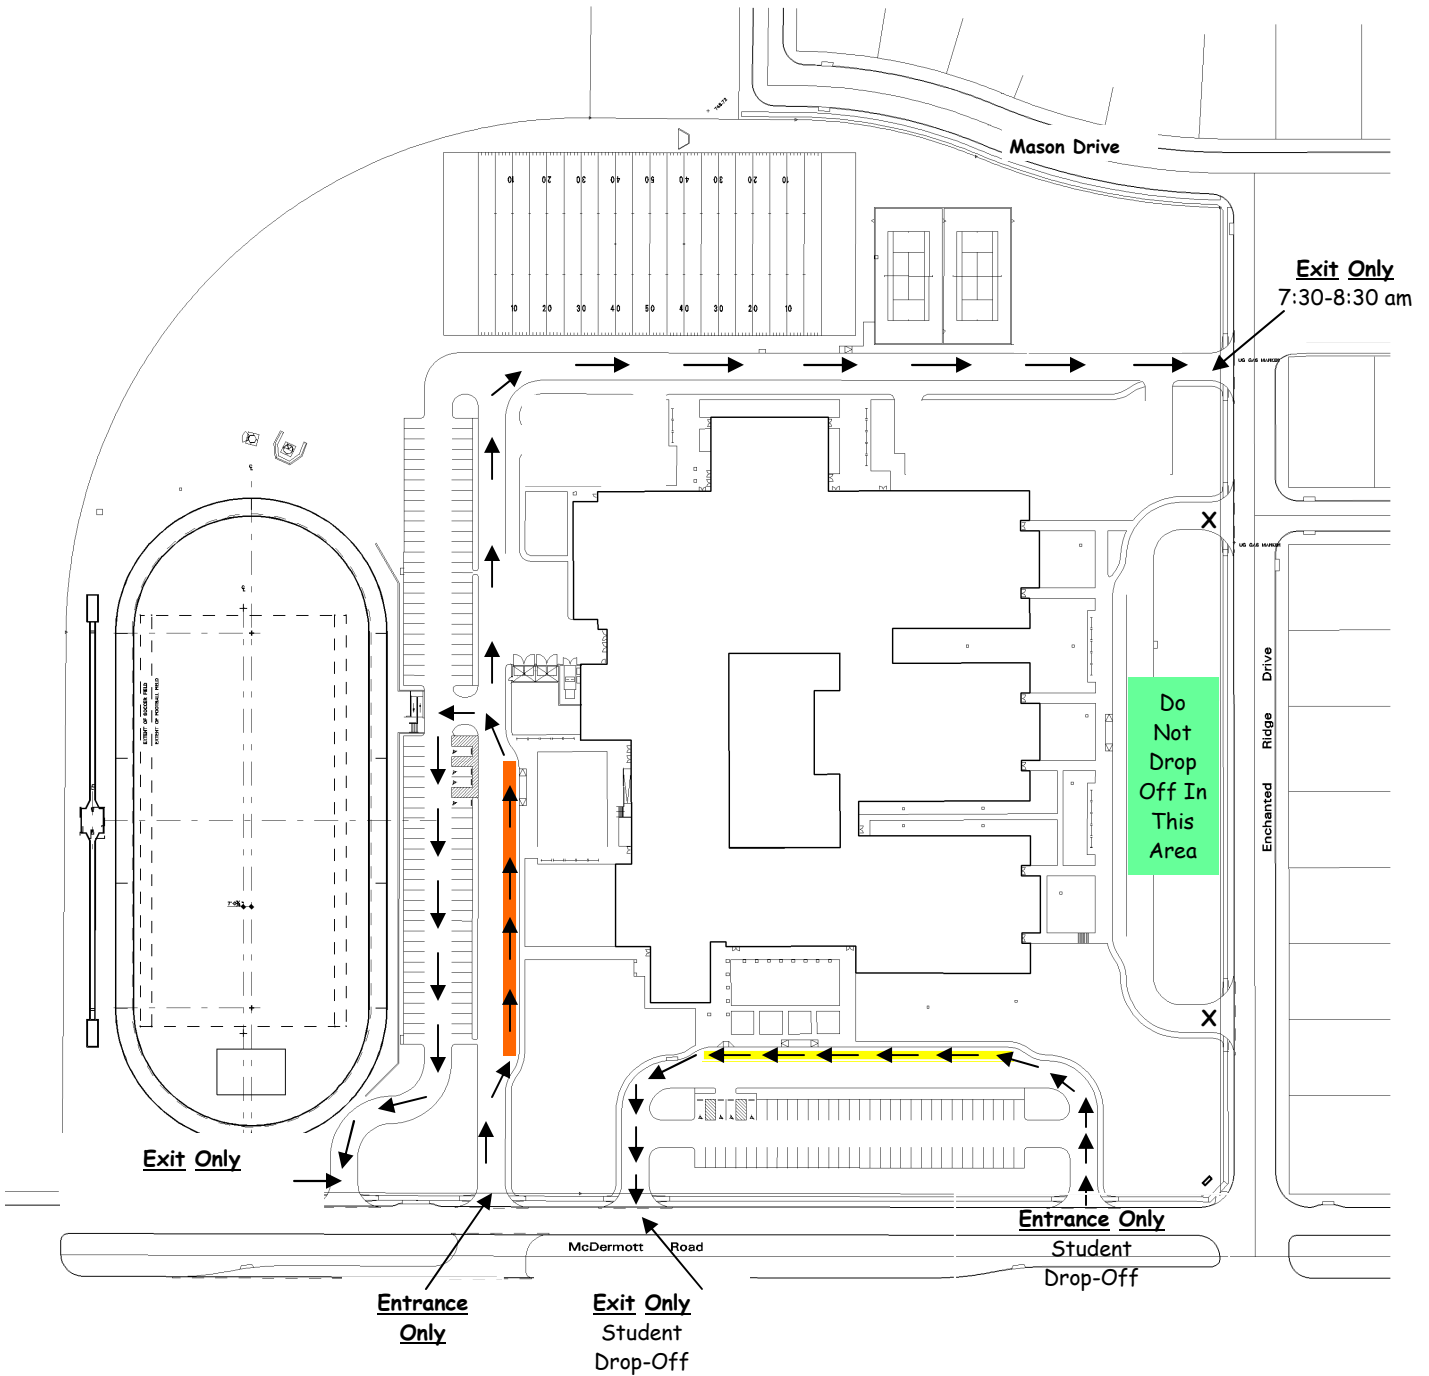

Fowler Middle School Traffic Flow Pattern

MORNING

-  Bus and Car rider Drop-off
-  Car rider drop off