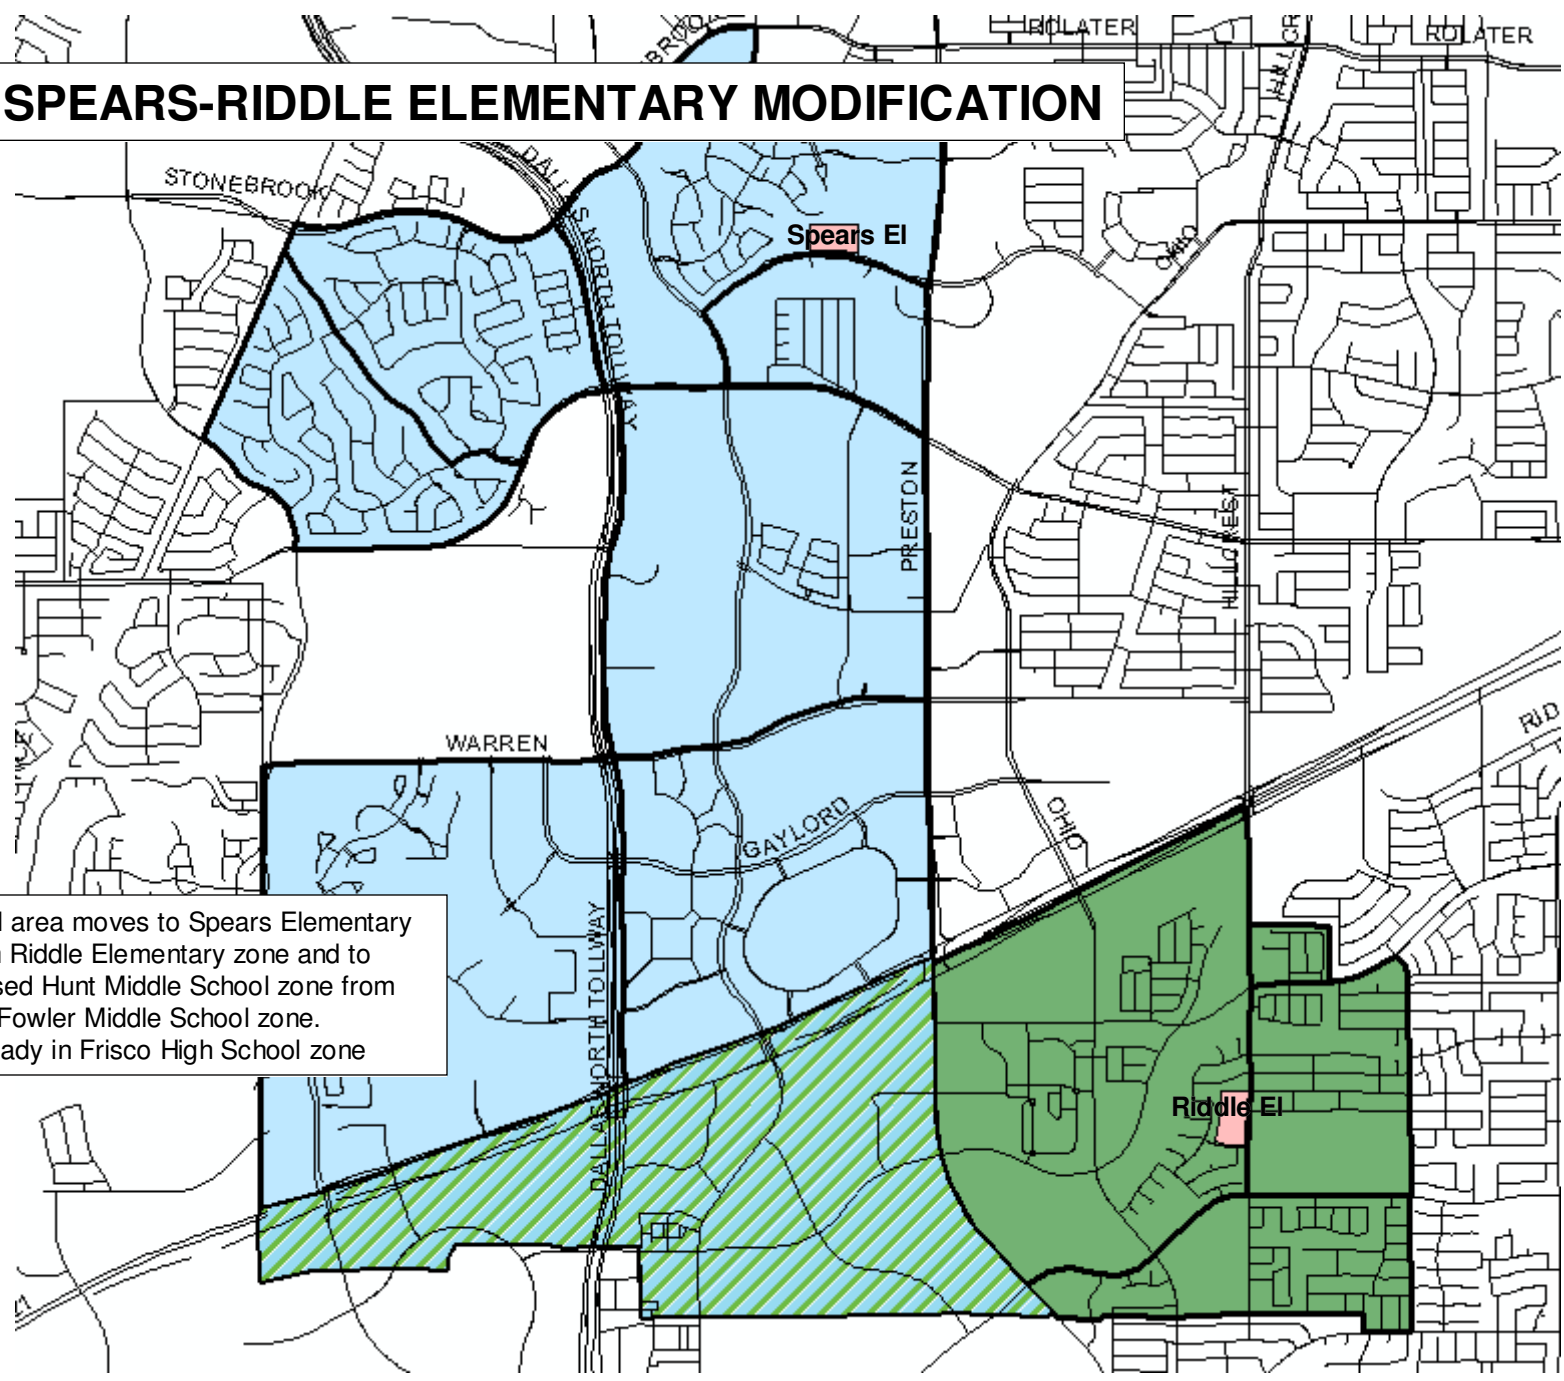

SPEARS-RIDDLE ELEMENTARY MODIFICATION

Hatched area moves to Spears Elementary from Riddle Elementary zone and to proposed Hunt Middle School zone from Fowler Middle School zone. Already in Frisco High School zone