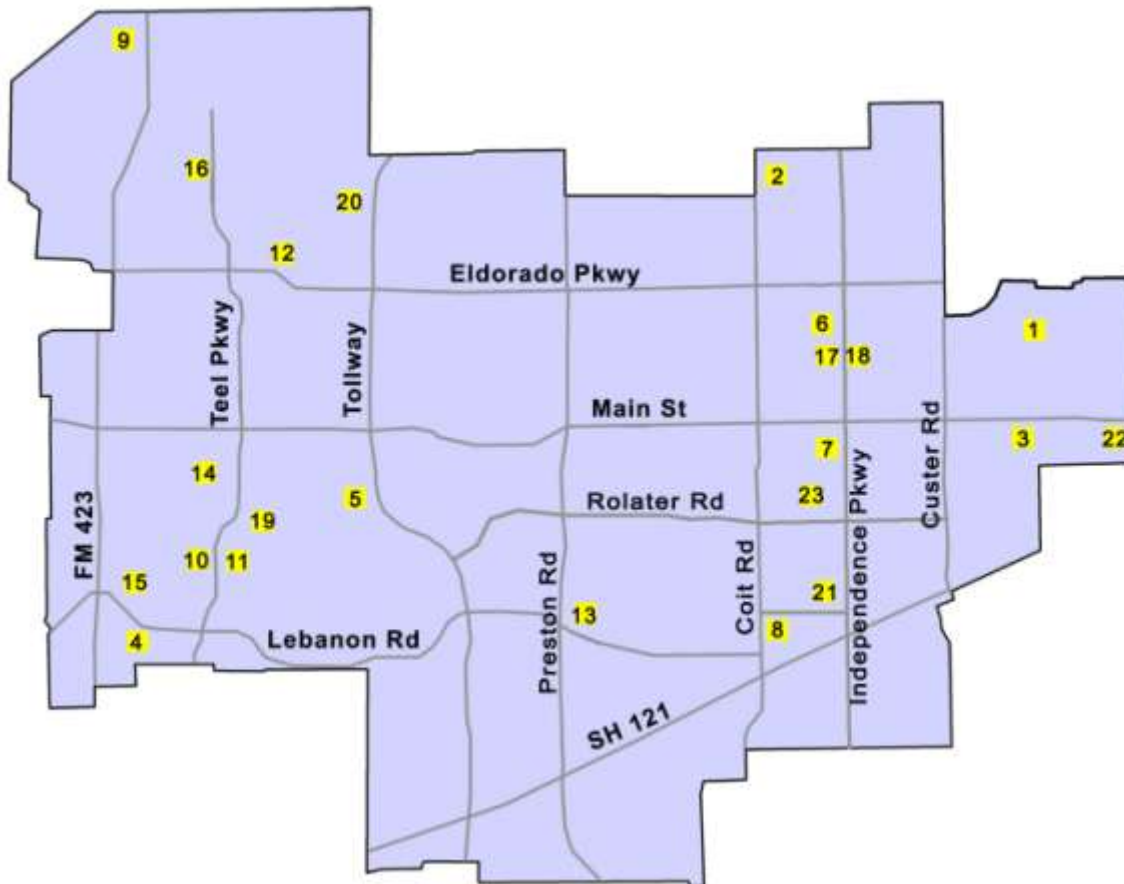

Frisco ISD Land Tracts and Potential Future Facilities

Updated August 25, 2011

1. Comstock Elementary (Open Aug 2012)
2. Cool Bear – 9 acre elementary
3. Craig Ranch – 11.373 acre elementary
4. Crosswinds – 11.041 acre elementary
5. Eland – 50 acre (TBD)
6. High School #7 (open TBD)
7. Lawler – 40 acre (TBD)
8. Lawler Coit – 29 acre (TBD)
9. Little Elm North – 10.488 acre elementary
10. Mendenhall – 21 acre middle school
11. Mendenhall – 56 acre high school
12. Newman 10 acre elementary
13. Ohio – 58 acre (TBD)
14. Nichols Elementary (Open Aug 2012)
15. Phillips Creek Ranch South – 12 acre elementary
16. Phillips Elementary (Open Aug 2012)
17. Shaddock East – 20 acre middle
18. Shaddock East – 10 acre elementary
19. Shaddock Southwest – 10.986 acre elementary
20. Shaddock West – 31 acre elementary & middle school
21. Vandeventer Middle School (Open Aug 2012)
22. Wellstone – 14.184 acre elementary
23. Lawler Park North – 14 acre elementary