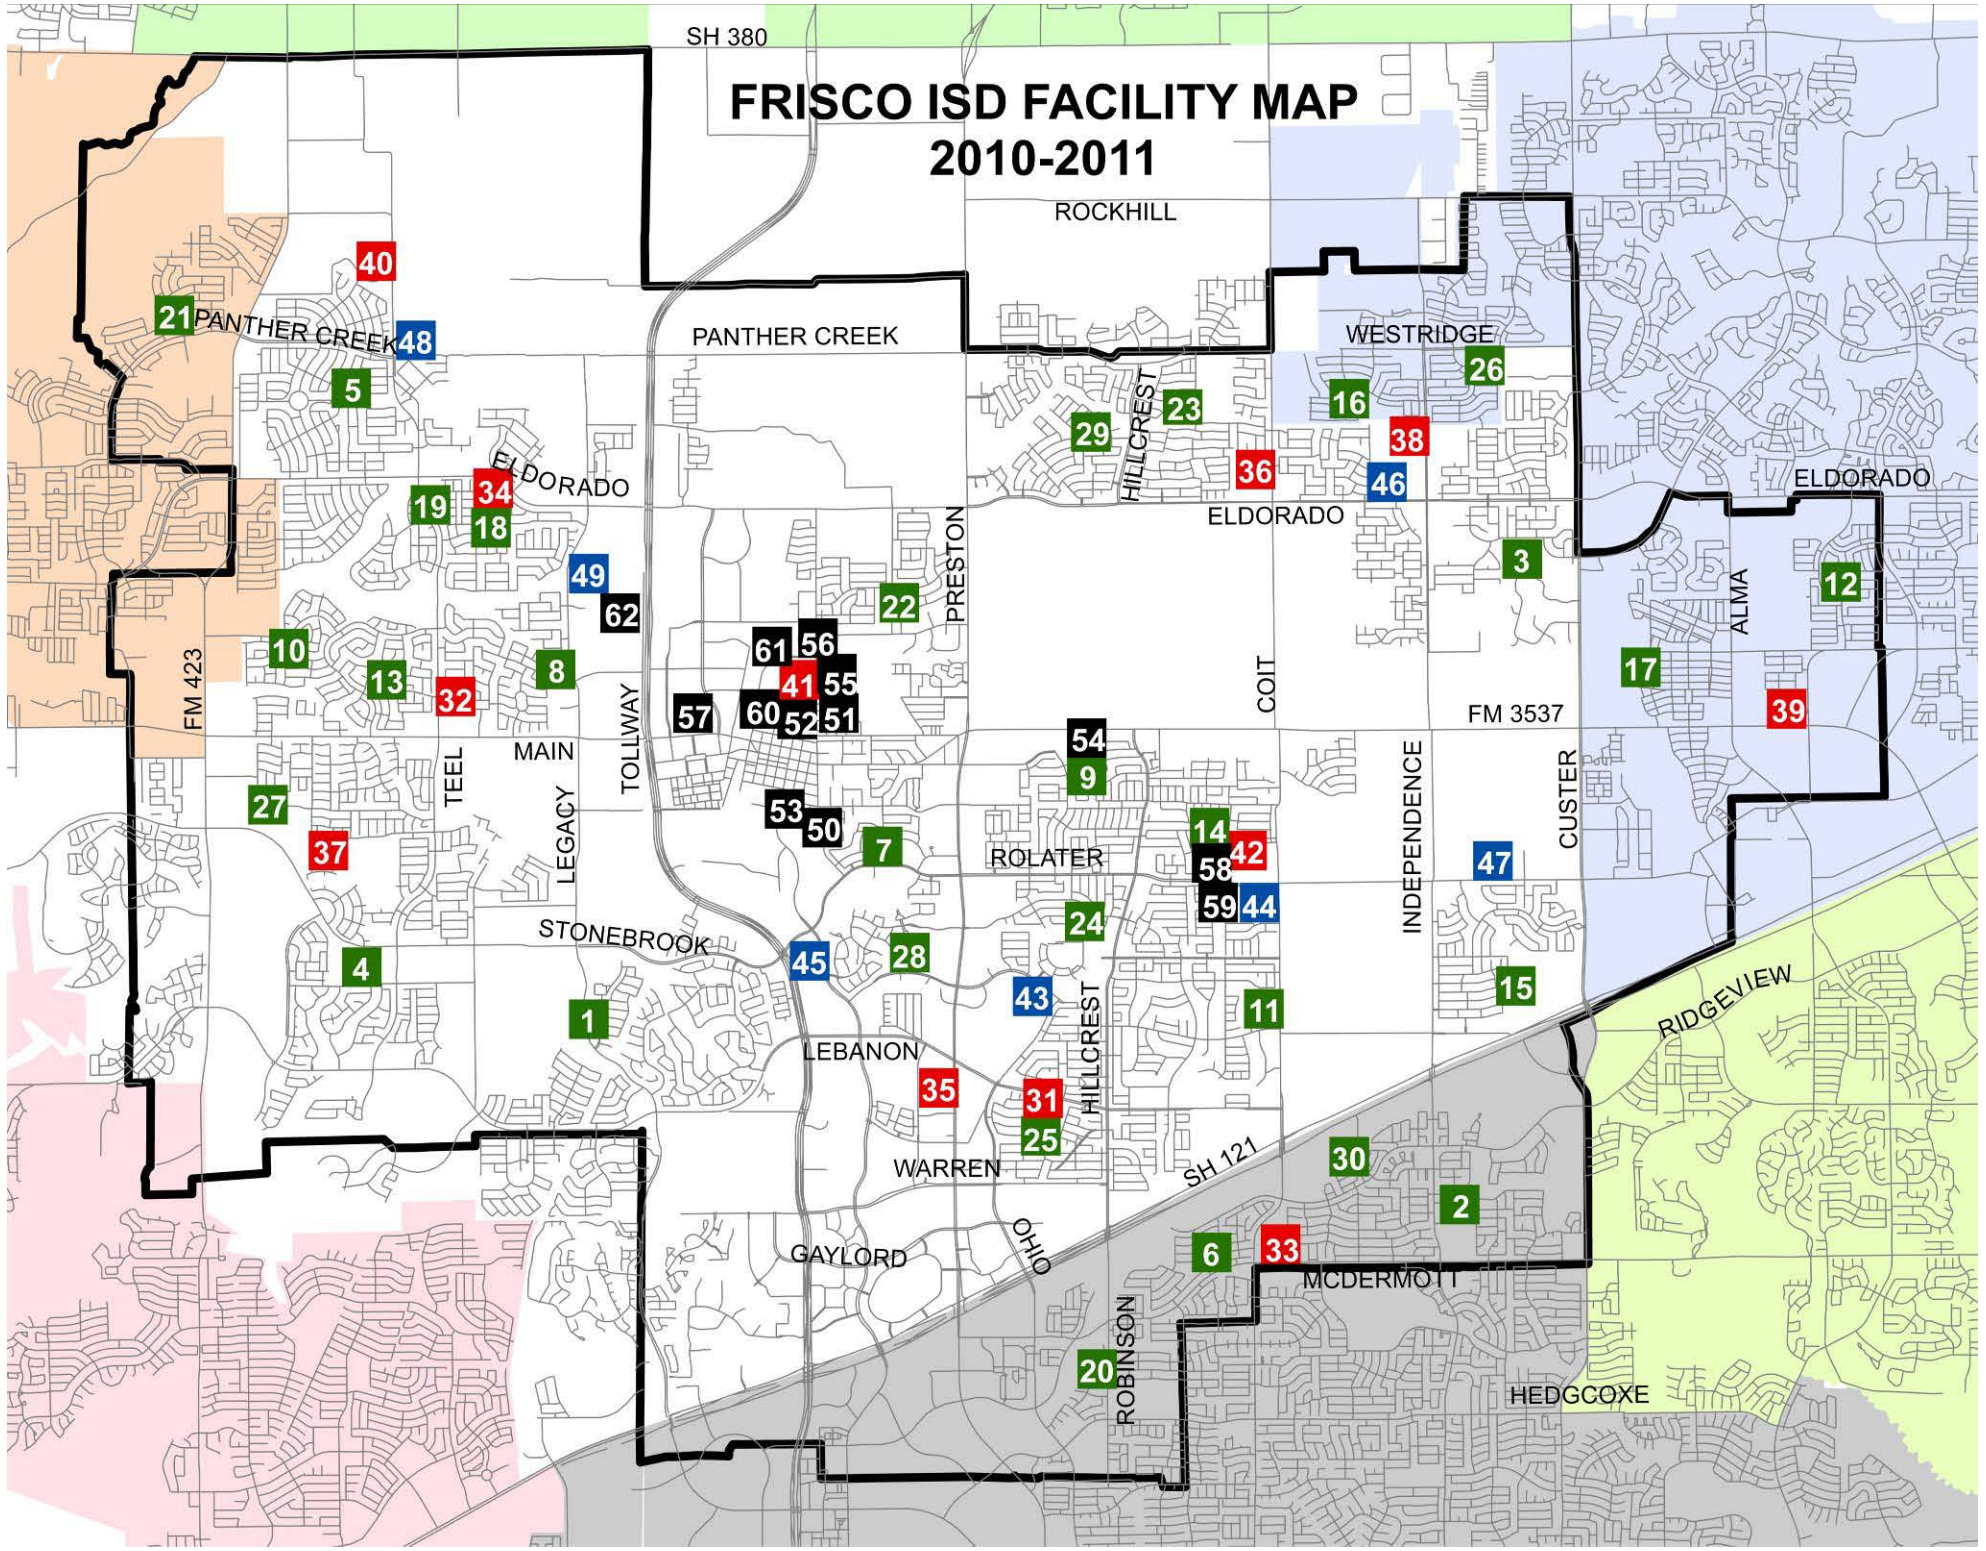

FRISCO ISD FACILITY MAP 2010-2011

ELEMENTARY SCHOOLS	
1	Allen Elementary 5800 Legacy Drive Frisco, TX 75034 469-633-3800
2	Anderson Elementary 2800 Oakland Hills Plano, TX 75025 469-633-2300
3	Ashley Elementary 15601 Christopher Lane Frisco, TX 75035 469-633-3700
4	Bledsoe Elementary 1900 Timber Ridge Drive Frisco, TX 75034 469-633-3600
5	Boals Elementary 2035 Jaguar Drive Frisco, TX 75034 469-633-3300
6	Borchardt Elementary 4300 Waskom Drive Plano, TX 75024 469-633-2800
7	Bright Elementary 7600 Woodstream Drive Frisco, TX 75034 469-633-2700
8	Carroll Elementary 4380 Throne Hall Drive Frisco, TX 75034 469-633-3725
9	Christie Elementary 10300 Huntington Road Frisco, TX 75035 469-633-2400
10	Corbell Elementary 11095 Monarch Drive Frisco, TX 75034 469-633-3550
11	Curtsinger Elementary 12450 Jereme Trail Frisco, TX 75035 469-633-2100
12	Elliott Elementary 3721 Hudson Crossing McKinney, TX 75070 469-633-3750
13	Fisher Elementary 2500 Old Orchard Drive Frisco, TX 75034 469-633-2600
14	Gunstream Elementary 7600 Rockyridge Drive Frisco, TX 75035 469-633-3100
15	Isbell Elementary 6000 Maltby Drive Frisco, TX 75035 469-633-3400
16	Mooneyham Elementary 2301 Eden Drive McKinney, TX 75070 469-633-3650
17	Ogle Elementary 4200 Big Fork Trail McKinney, TX 75070 469-633-3525
18	Pink Elementary 3650 Overhill Drive Frisco, TX 75034 469-633-3500