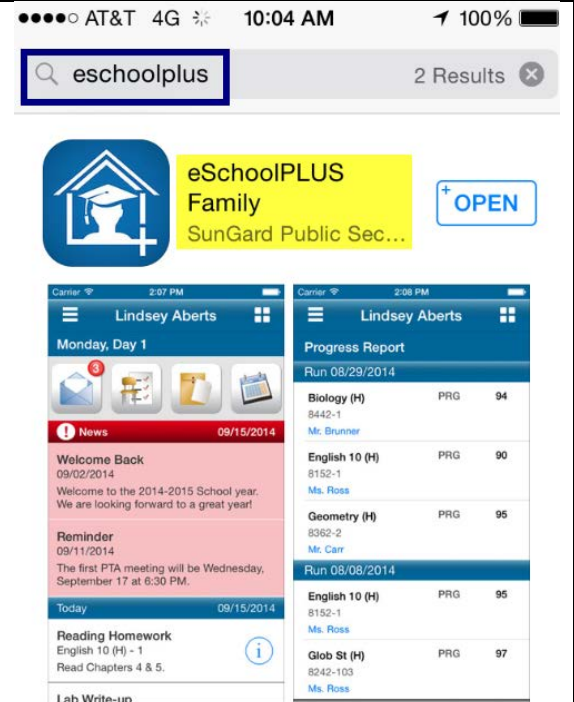

eSchool: HAC Family Mobile App

Go to the App Store

Search for *eschoolplus*

Download eSchoolPLUS Family by SunGard Public Sector

Click on the eSchoolPLUS Family icon from your mobile device screen.

On the Welcome Screen, click on "District Name/State"

eSchool: HAC Family Mobile App

<p>Enter: District Name: Frisco State: (select) TX</p>	
<p>Click on Frisco ISD</p>	
<p>Enter the student HAC: Username Password</p> <p>Click Login</p>	

eSchool: HAC Family Mobile App

You will default to the Home Screen where any district news will be posted.

Click in the “four squares” in the right hand corner as shown in the picture.

Be sure to use this icon each time you want to navigate to a different preview screen. Example: to go from Attendance to Classwork.