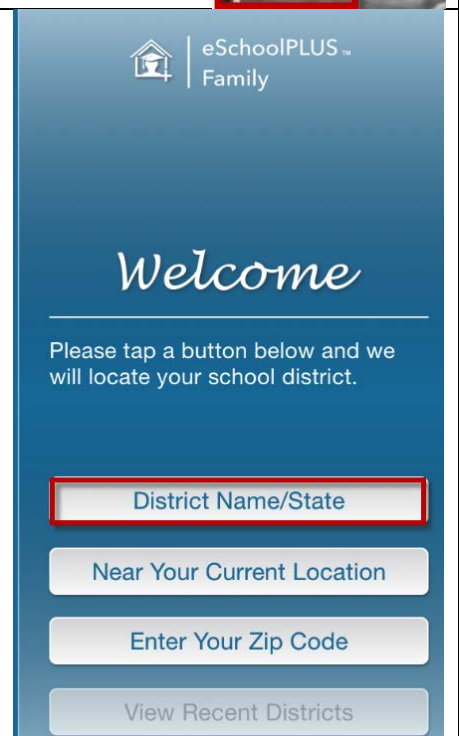

eSchool: HAC Family Mobile App

Go to the App Store

Search for *eschoolplus*

Download eSchoolPLUS Family by SunGard Public Sector

Click on the eSchoolPLUS Family icon from your mobile device screen.

On the Welcome Screen, click on "District Name/State"

eSchool: HAC Family Mobile App

<p>Enter: District Name: Frisco State: (select) TX</p>	
<p>Click on Frisco ISD</p>	
<p>Enter the student HAC: Username Password</p> <p>Click Login</p>	

eSchool: HAC Family Mobile App

You will default to the Home Screen where any district news will be posted.

Click in the “four squares” in the right hand corner as shown in the picture.

Be sure to use this icon each time you want to navigate to a different preview screen. Example: to go from Attendance to Classwork.