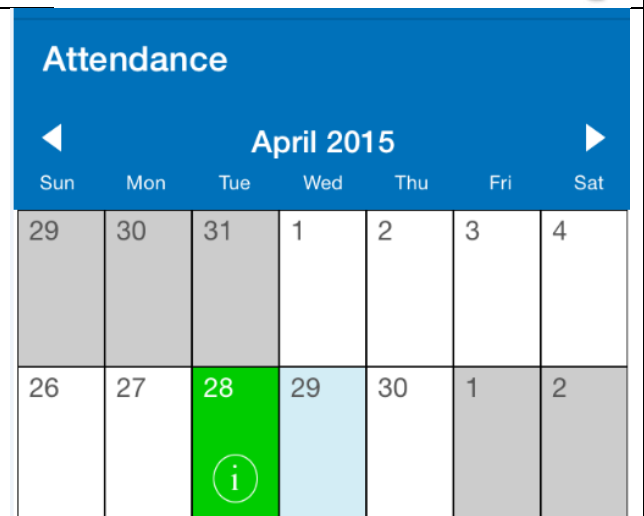

You will default to the Home Screen where any district news will be posted.

Click in the “four squares” in the right hand corner as shown in the picture.

Be sure to use this icon each time you want to navigate to a different preview screen. Example: to go from Attendance to Classwork.

This will take you to the Menu Screen, where you will see all options to preview.

Attendance is shown here. You can click on an attendance date where there is an “i” and it will show you more information about the absence code for that day.