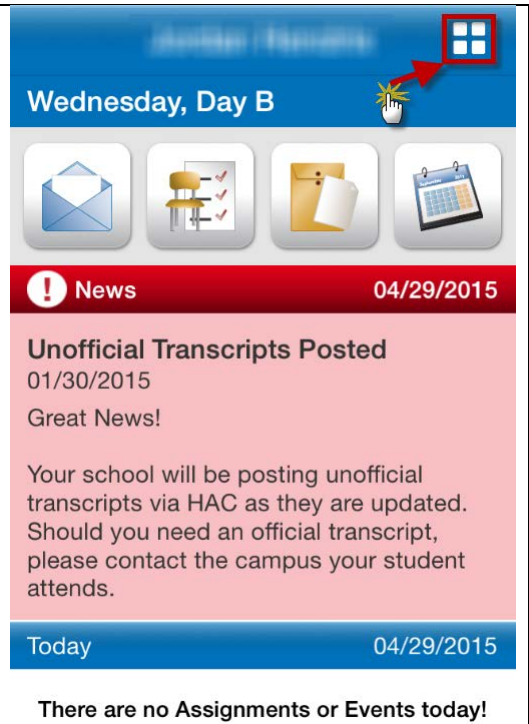

eSchool: HAC Family Mobile App

<p>Enter: District Name: Frisco State: (select) TX</p>	
<p>Click on Frisco ISD</p>	
<p>Enter the student HAC: Username Password</p> <p>Click Login</p>	

eSchool: HAC Family Mobile App

You will default to the Home Screen where any district news will be posted.

Click in the “four squares” in the right hand corner as shown in the picture.

Be sure to use this icon each time you want to navigate to a different preview screen. Example: to go from Attendance to Classwork.