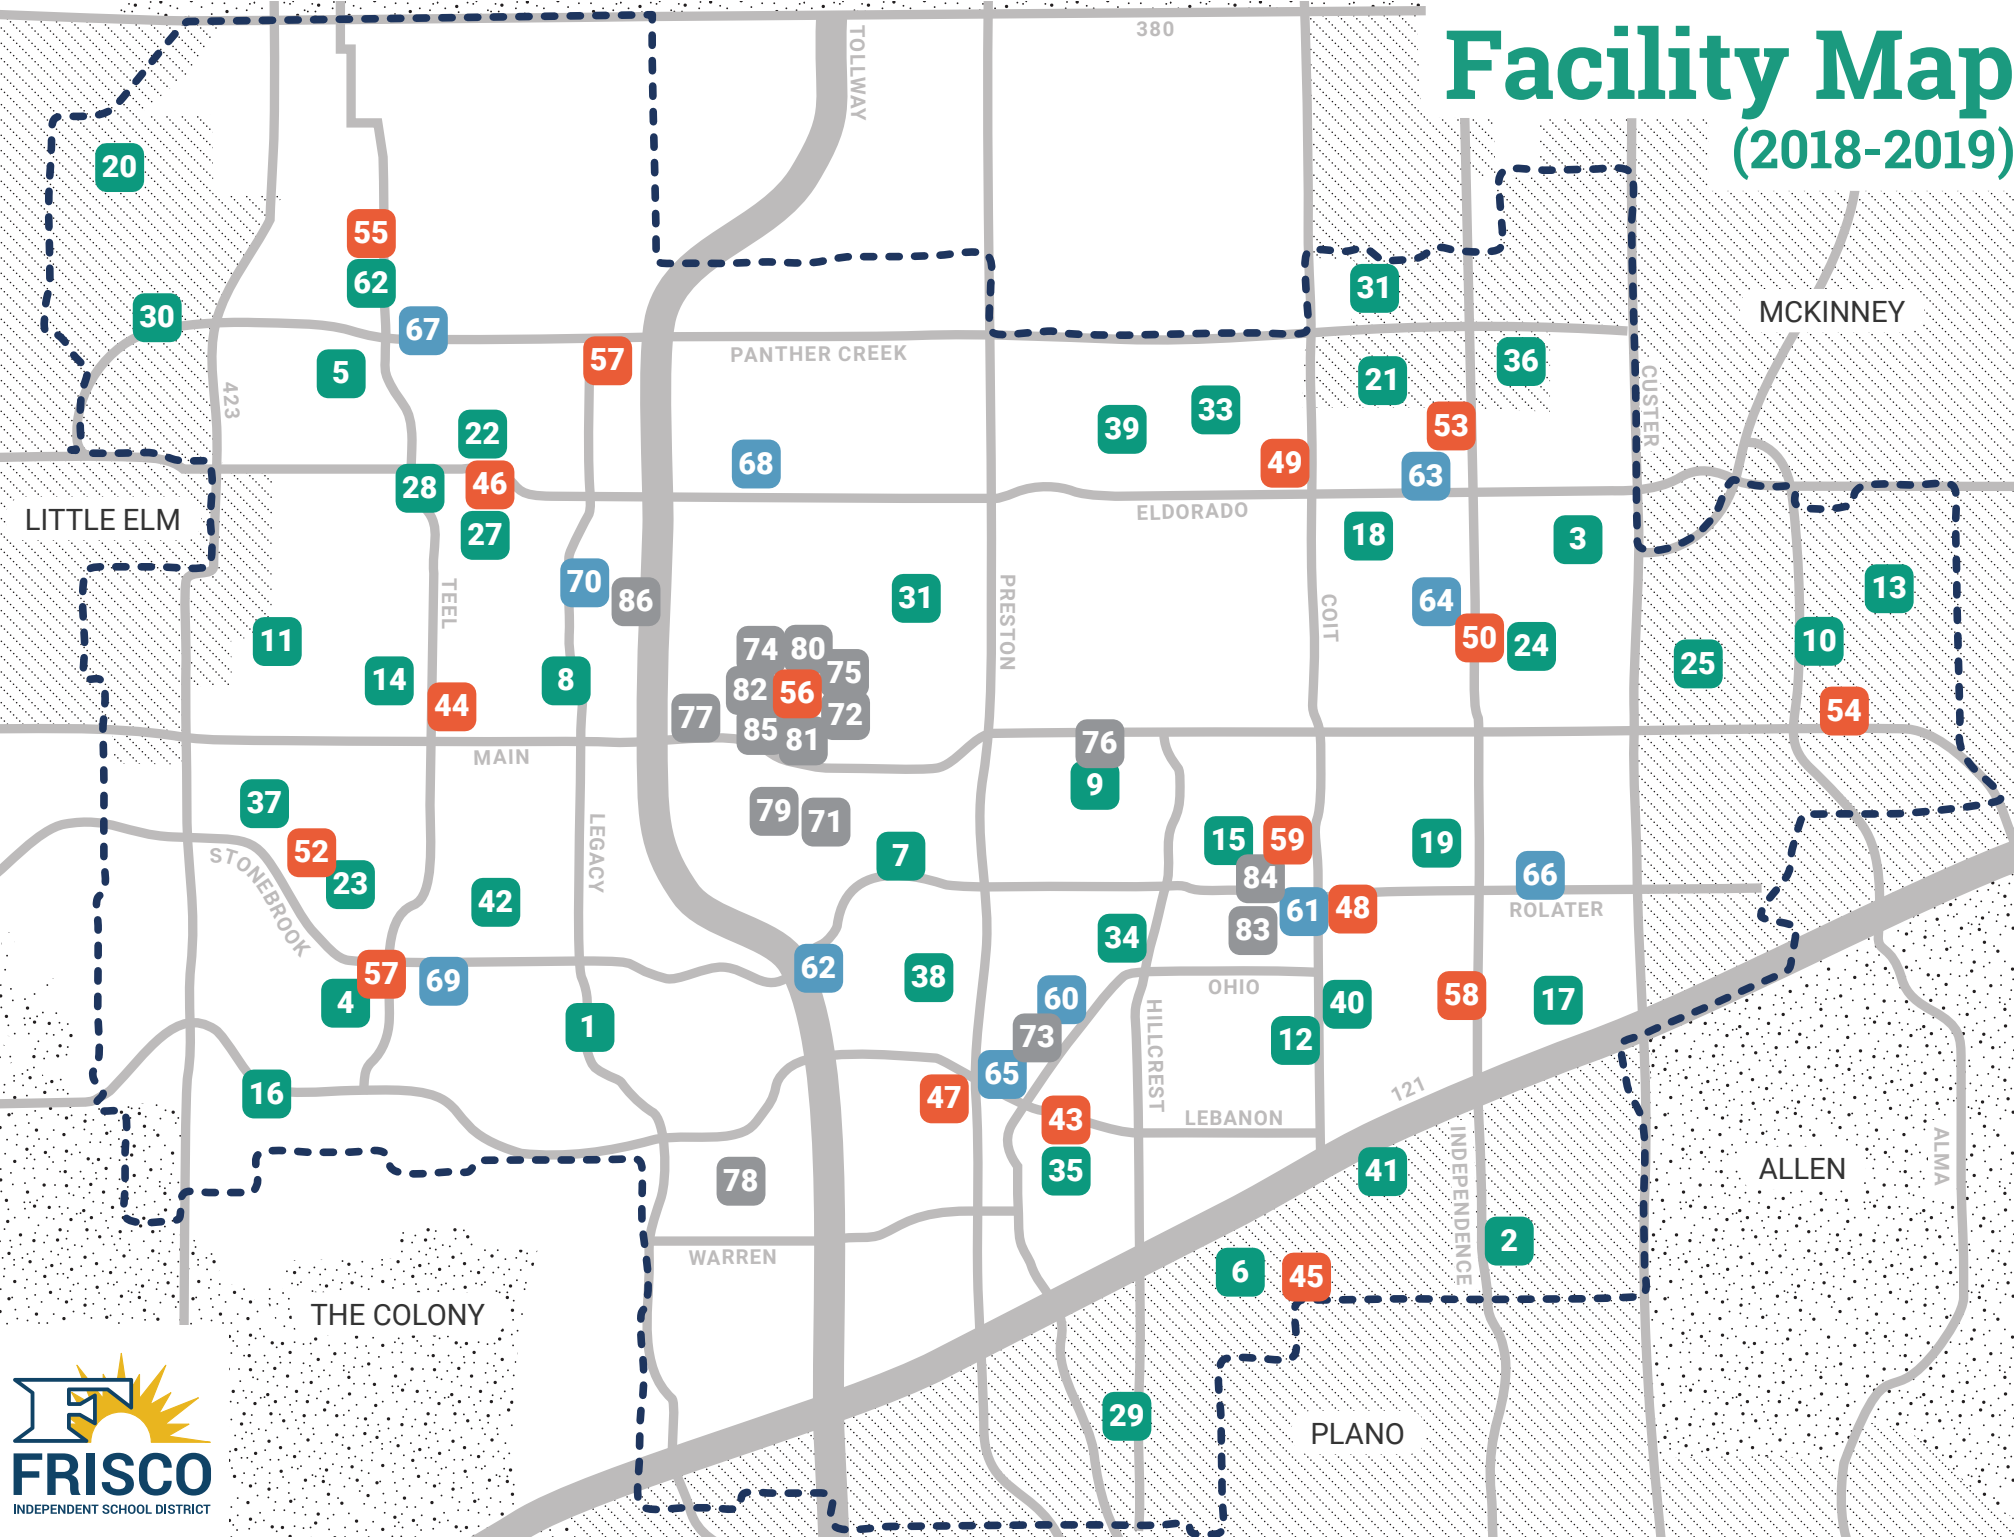

Facility Map

(2018-2019)

Elementary Schools

01 Allen Elementary

5800 Legacy Drive
Frisco, TX 75034
469-633-3800

02 Anderson Elementary

2800 Oakland Hills Drive
Plano, TX 75025
469-633-2300

03 Ashley Elementary