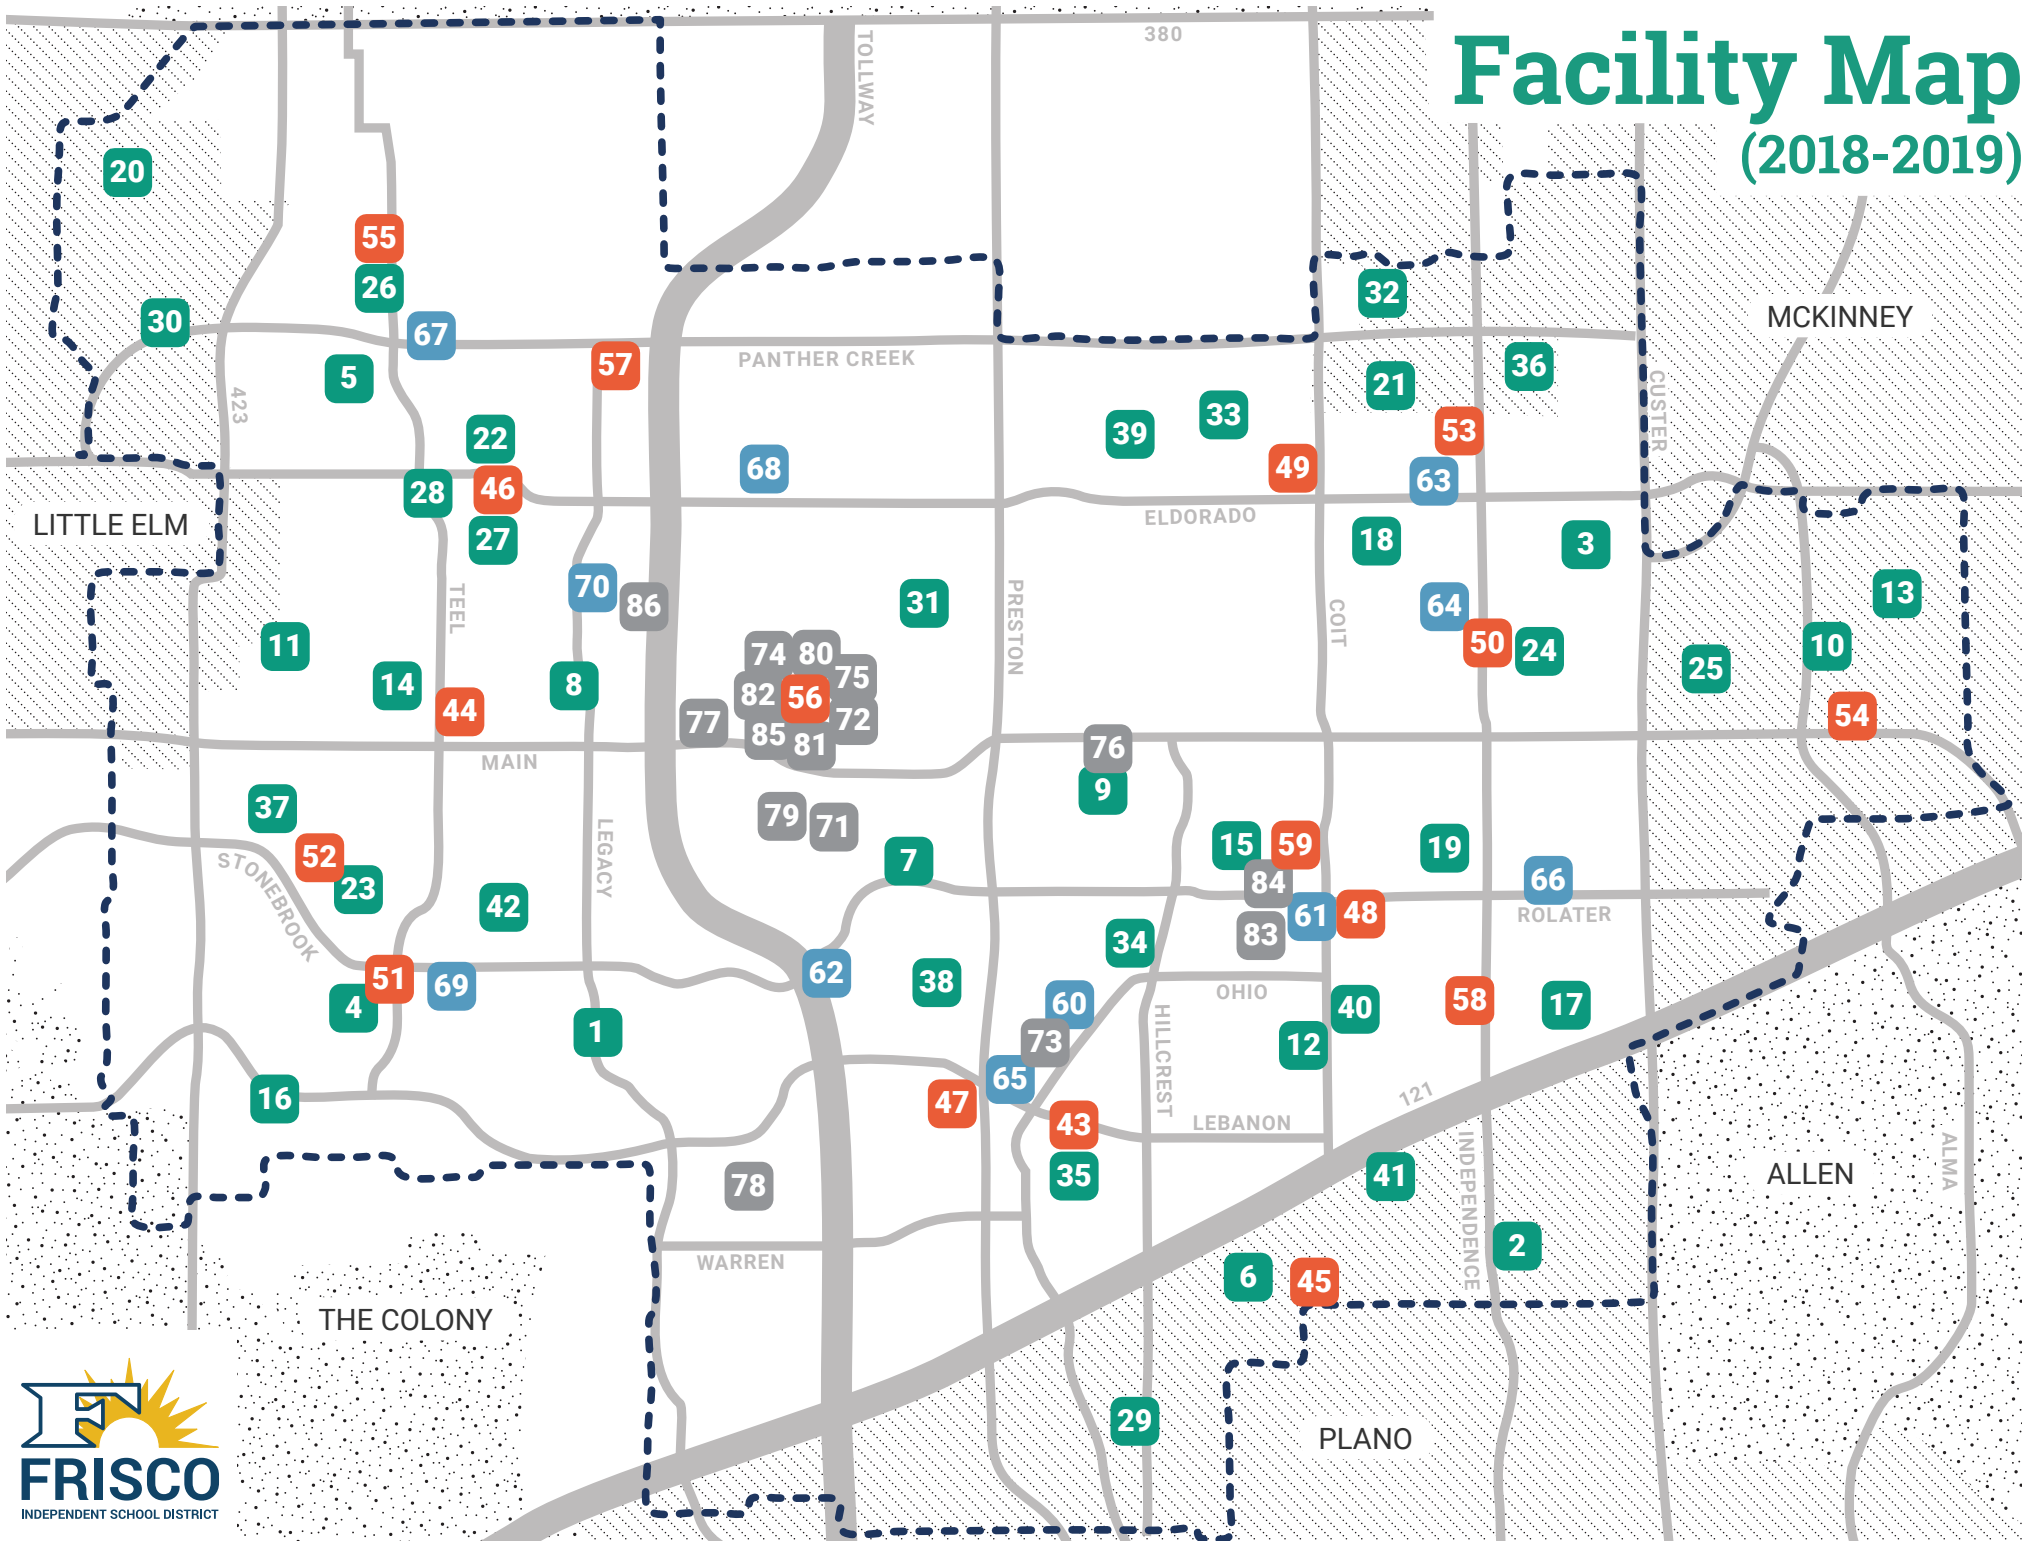

Facility Map

(2018-2019)

Elementary Schools

01 Allen Elementary

5800 Legacy Drive
Frisco, TX 75034
469-633-3800

02 Anderson Elementary

2800 Oakland Hills Drive
Plano, TX 75025
469-633-2300

03 Ashley Elementary