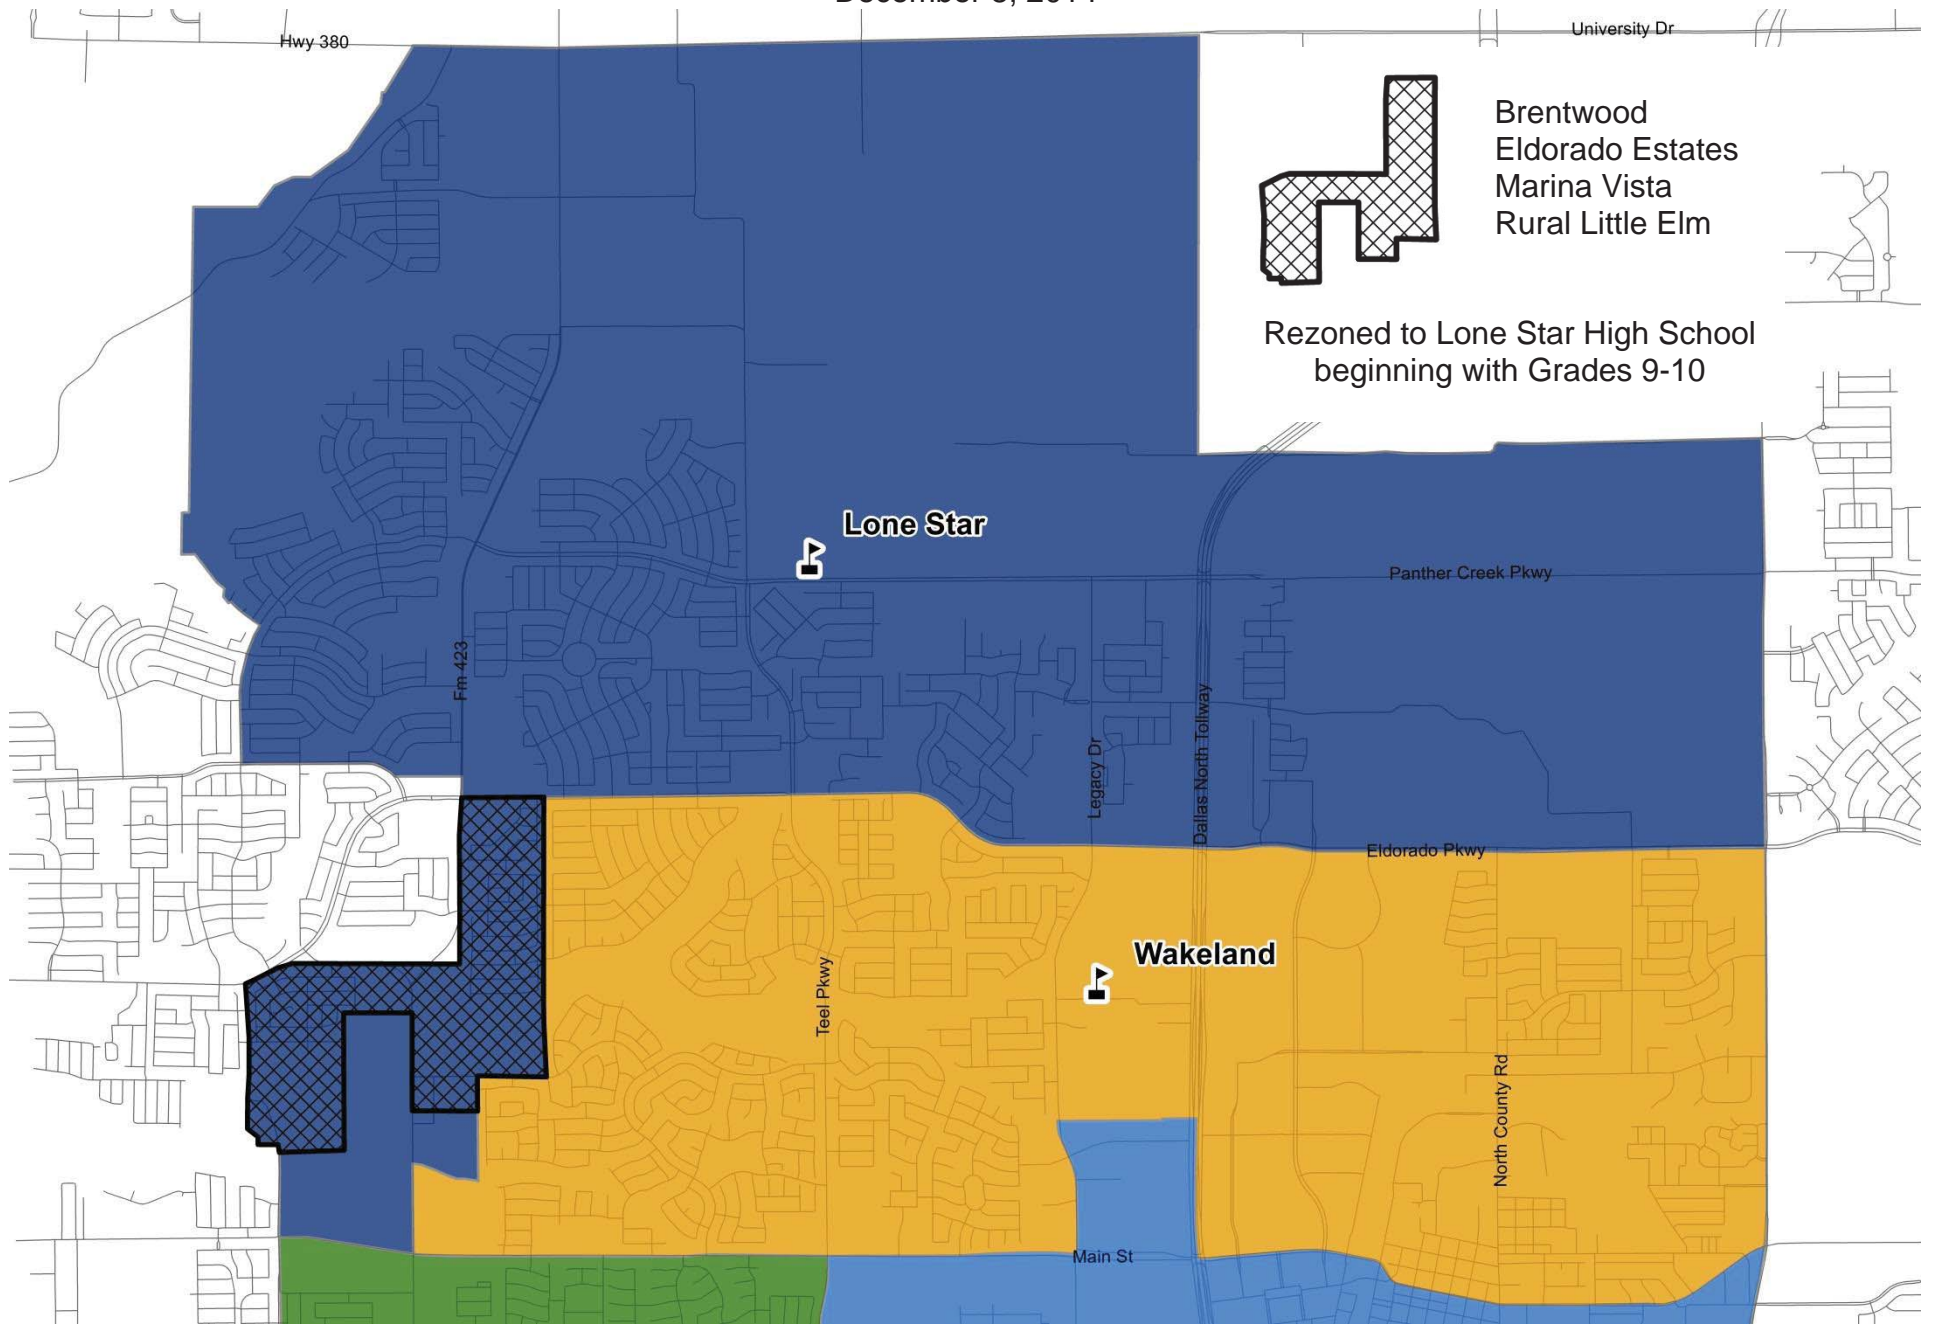

WAKELAND-LONE STAR ZONE MODIFICATION

December 8, 2014

Brentwood
Eldorado Estates
Marina Vista
Rural Little Elm

Rezoned to Lone Star High School
beginning with Grades 9-10

Prepared December 2, 2014