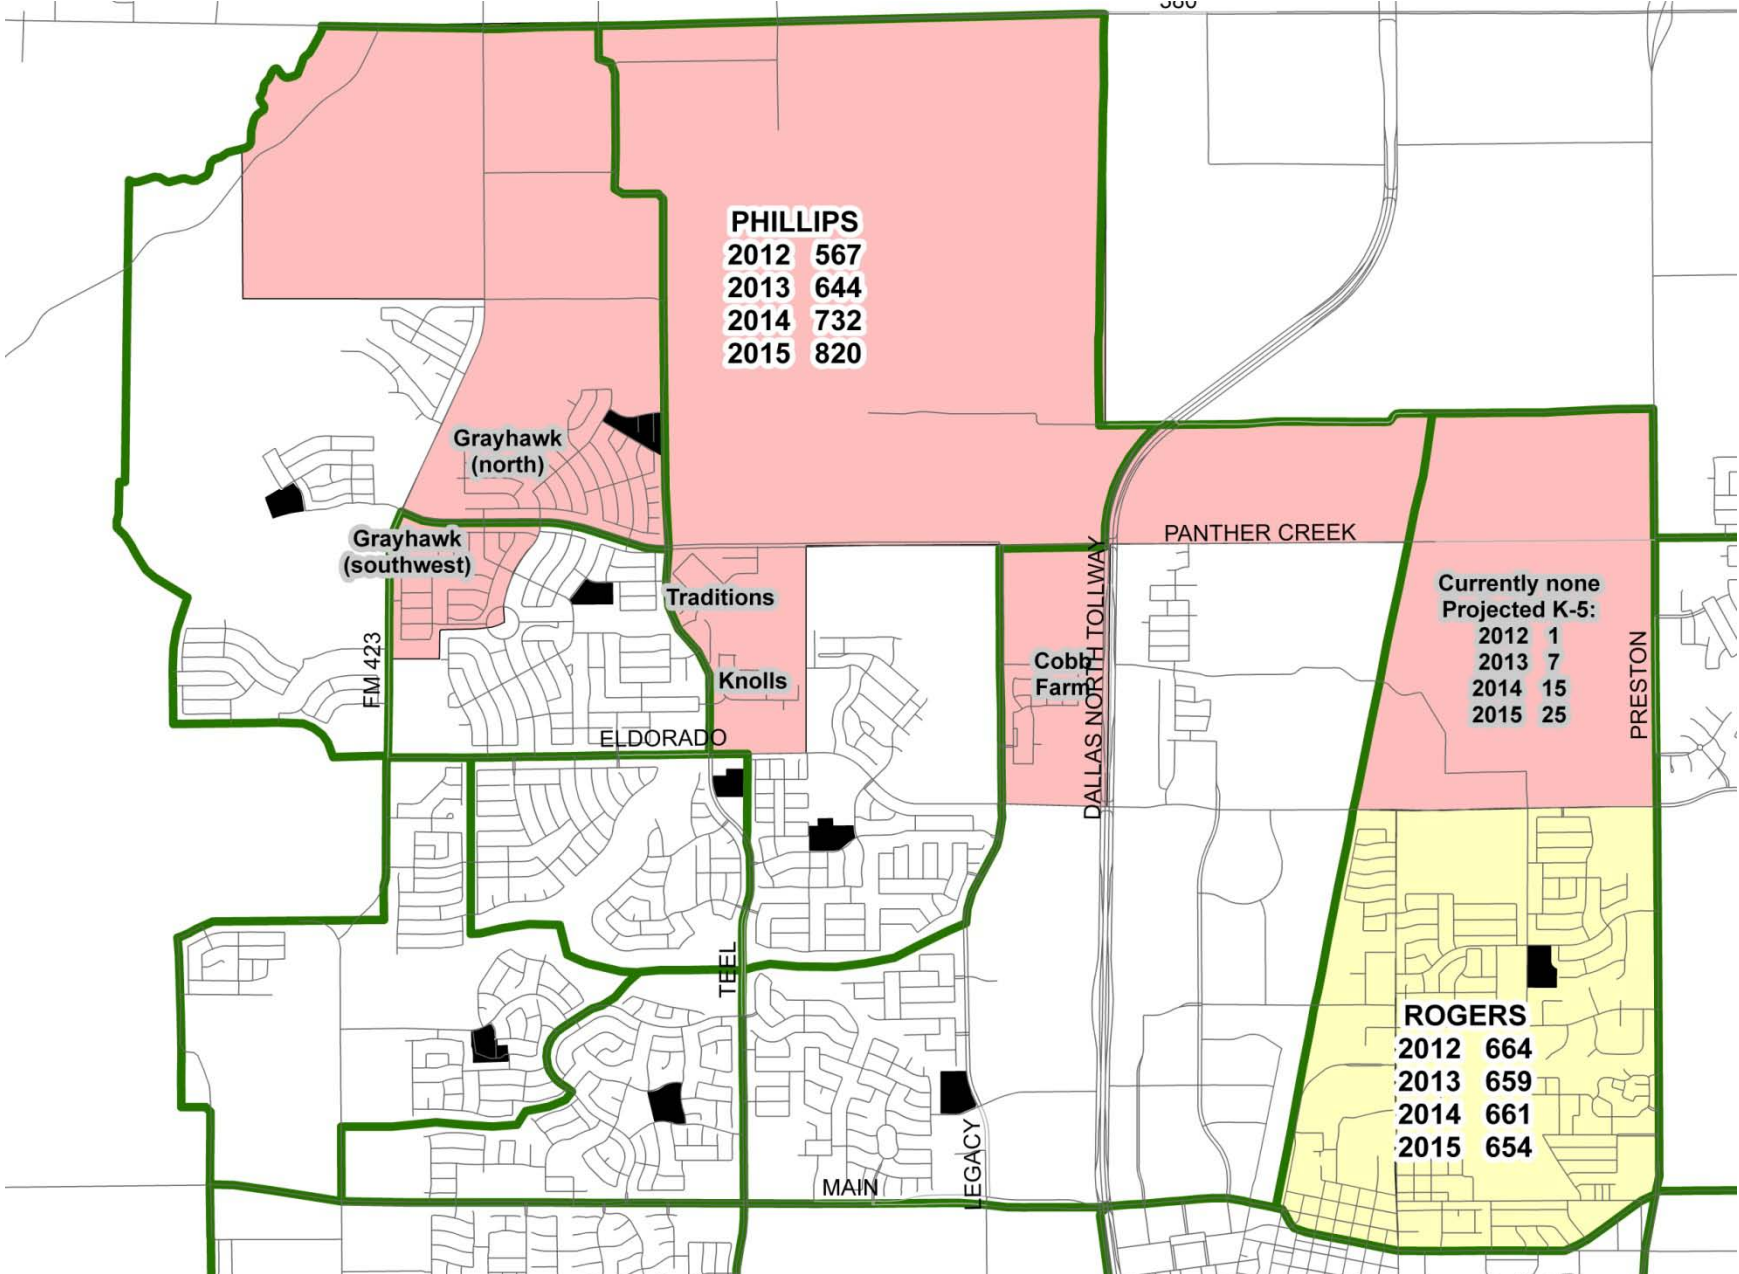

Rogers modification

Stafford and Staley Middle School