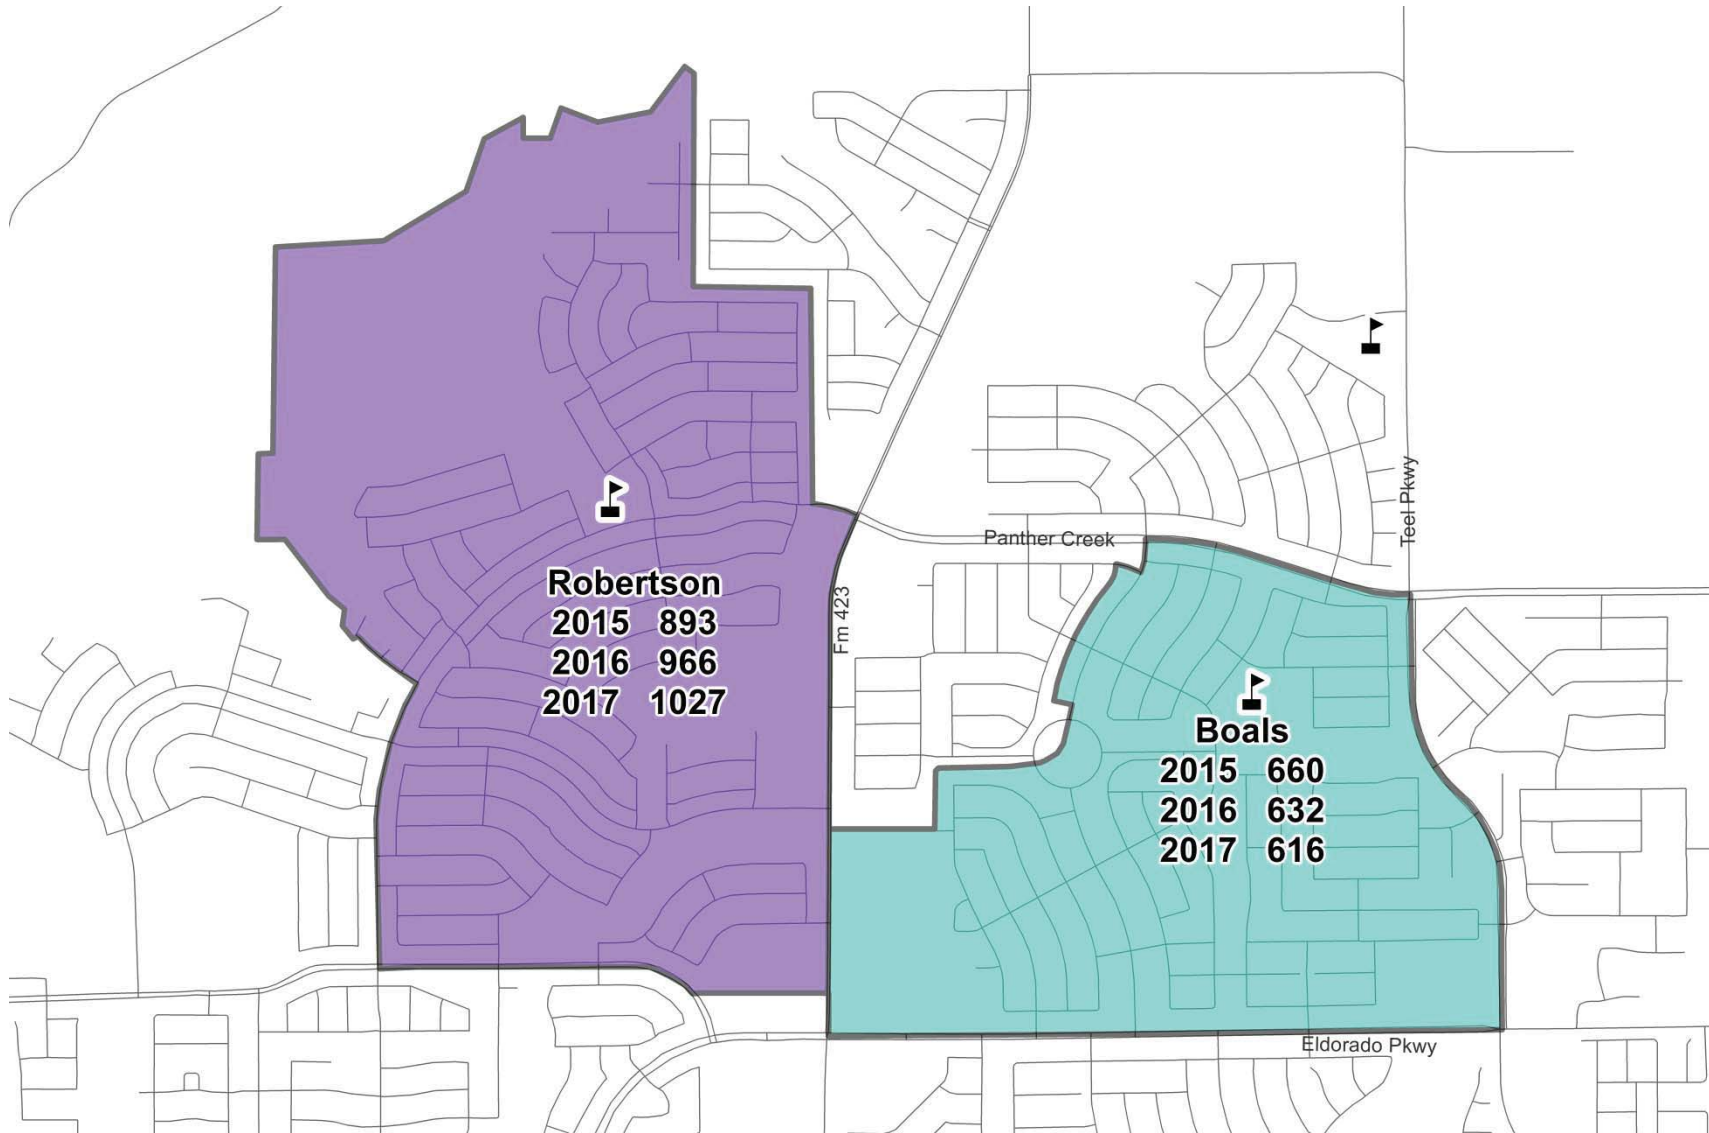

# Robertson-Boals Projections - No Adjustment

# Robertson Elementary Zone Adjustment

Current zones in red

# Sunset Pointe at northwest corner of FM 423 and Eldorado Pkwy