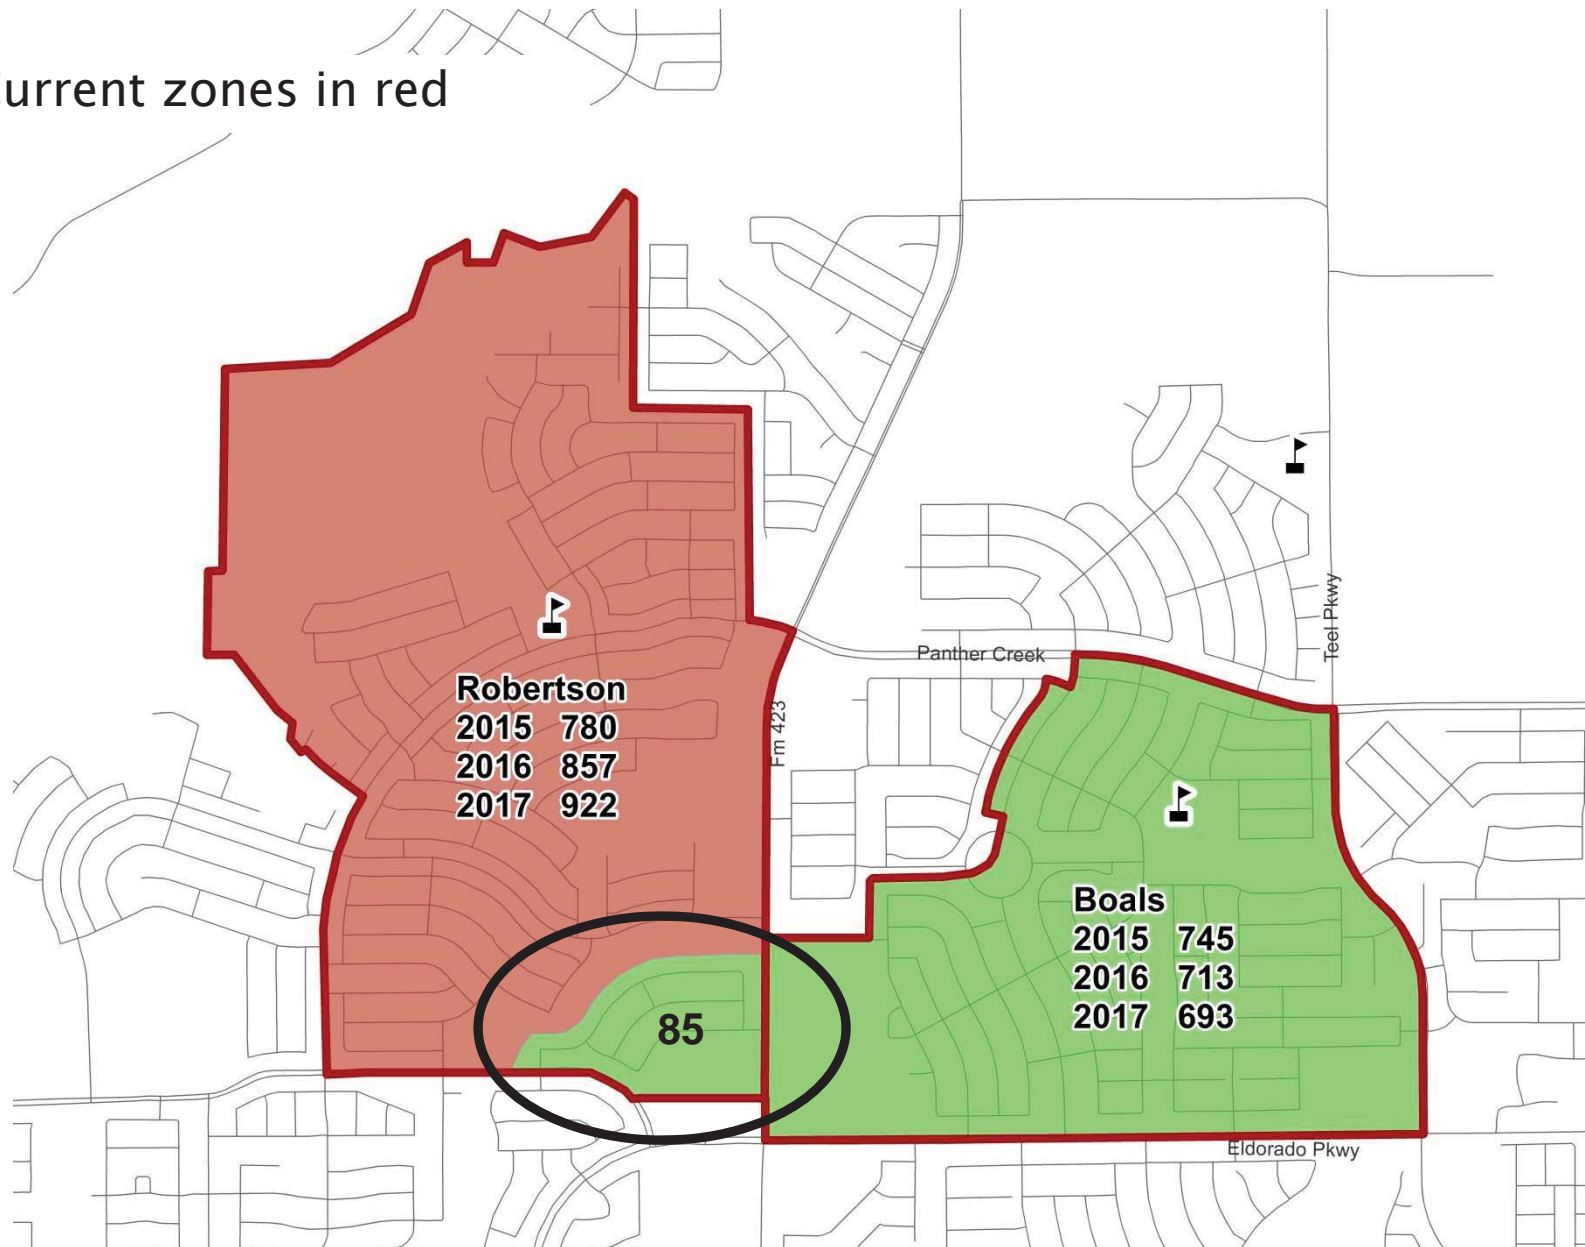

# Robertson-Boals Projections - No Adjustment

# Robertson Elementary Zone Adjustment

Current zones in red

# Sunset Pointe at northwest corner of FM 423 and Eldorado Pkwy