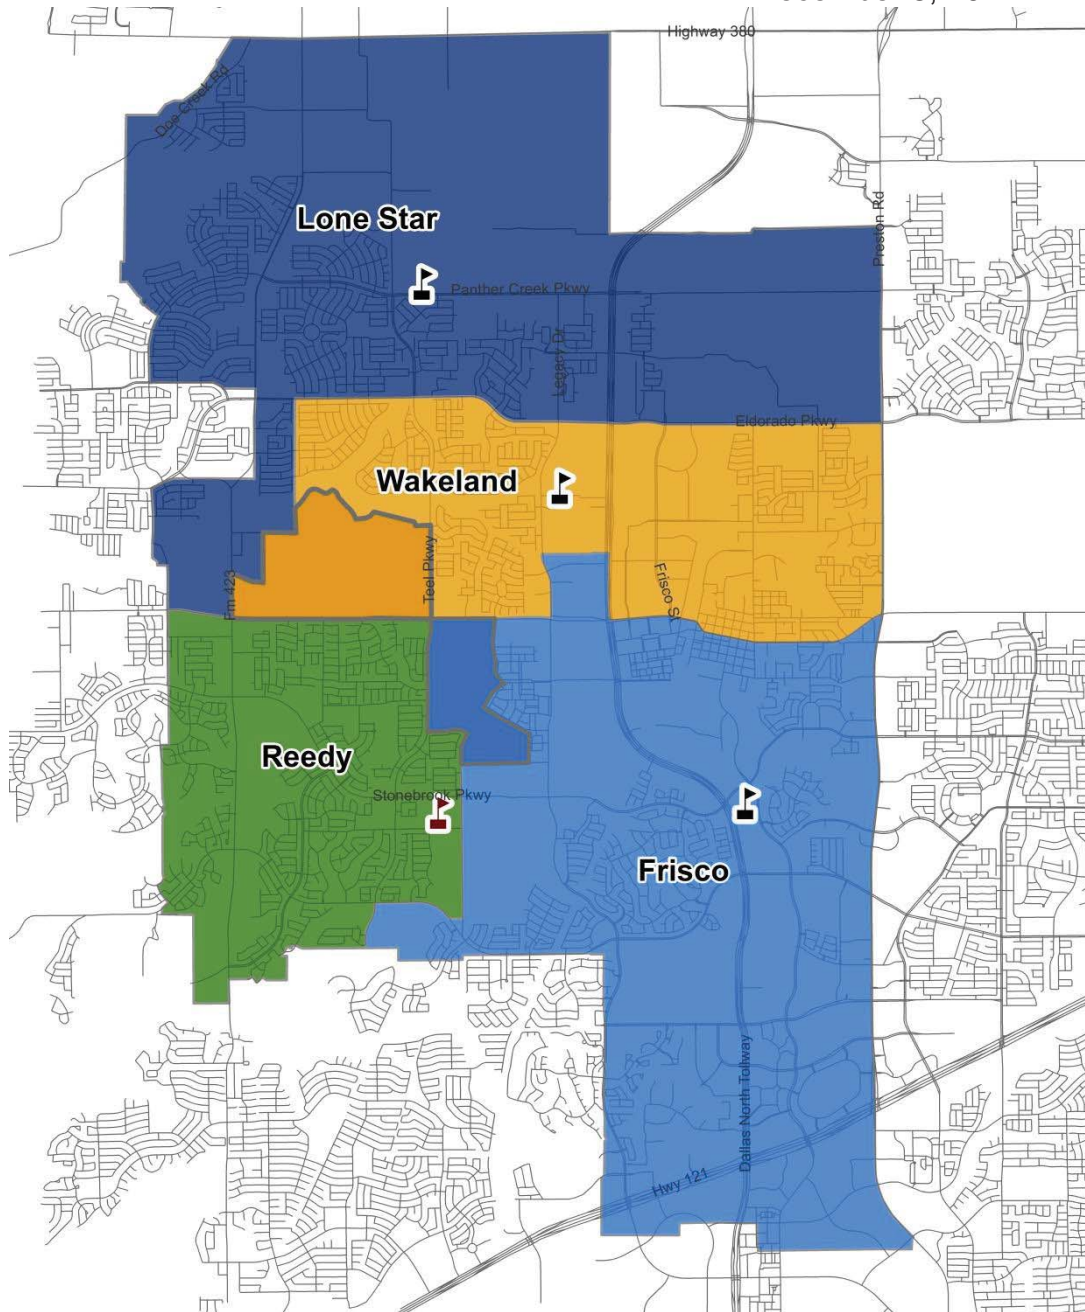

REEDY HIGH SCHOOL OPENING WITH GRADES 9-10 IN AUGUST 2015

December 8, 2014

The Trails and Meadow Creek,
Grades 9-10

Park Place Estates and
Village Lakes
Grades 9-10