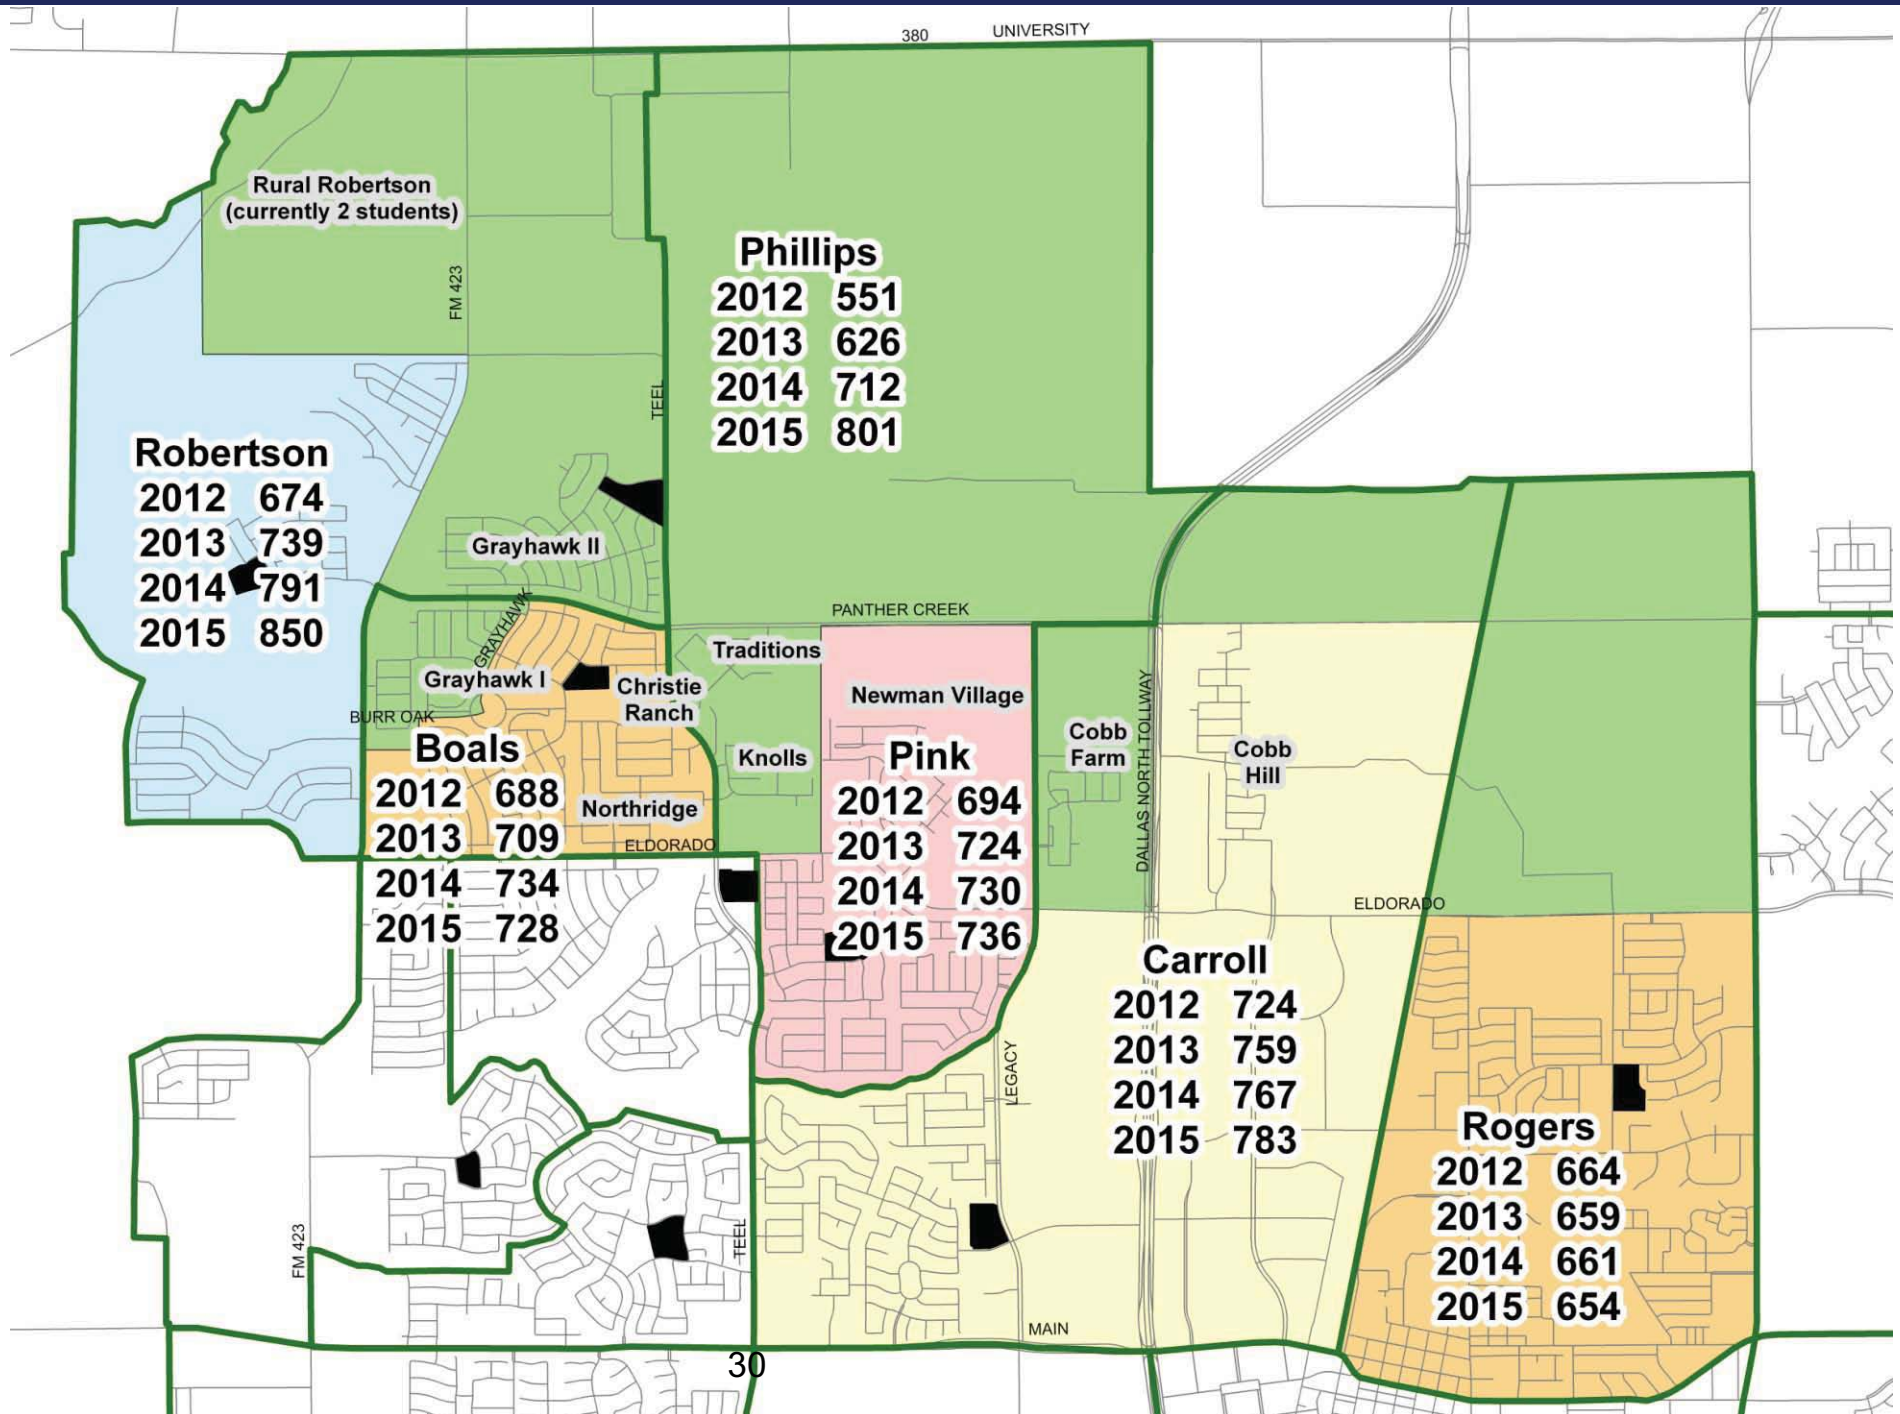

Rezoning January 2012

Public School Districts (20,000-40,000 students)
with highest percentage enrollment increase
1988-1989 to 2008-2009

| | |
|--------------------------|-----------|
| Frisco, Texas | 2,289.2 % |
| Plainfield, Illinois | 816.2 % |
| Dysart, Arizona | 551.0 % |
| Leander, Texas | 484.6 % |
| McKinney, Texas | 404.7 % |
| Indian Prairie, Illinois | 384.3 % |
| Forsyth County, Georgia | 353.9 % |
| Keller, Texas | 338.8 % |
| Gilbert, Arizona | 336.4 % |
| Henry County, Georgia | 324.5 % |

Source: National Center for Education Statistics

Phillips Elementary (affecting Boals, Carroll, Pink, Robertson, and Rogers)

Subdivisions for Current Boals Zone