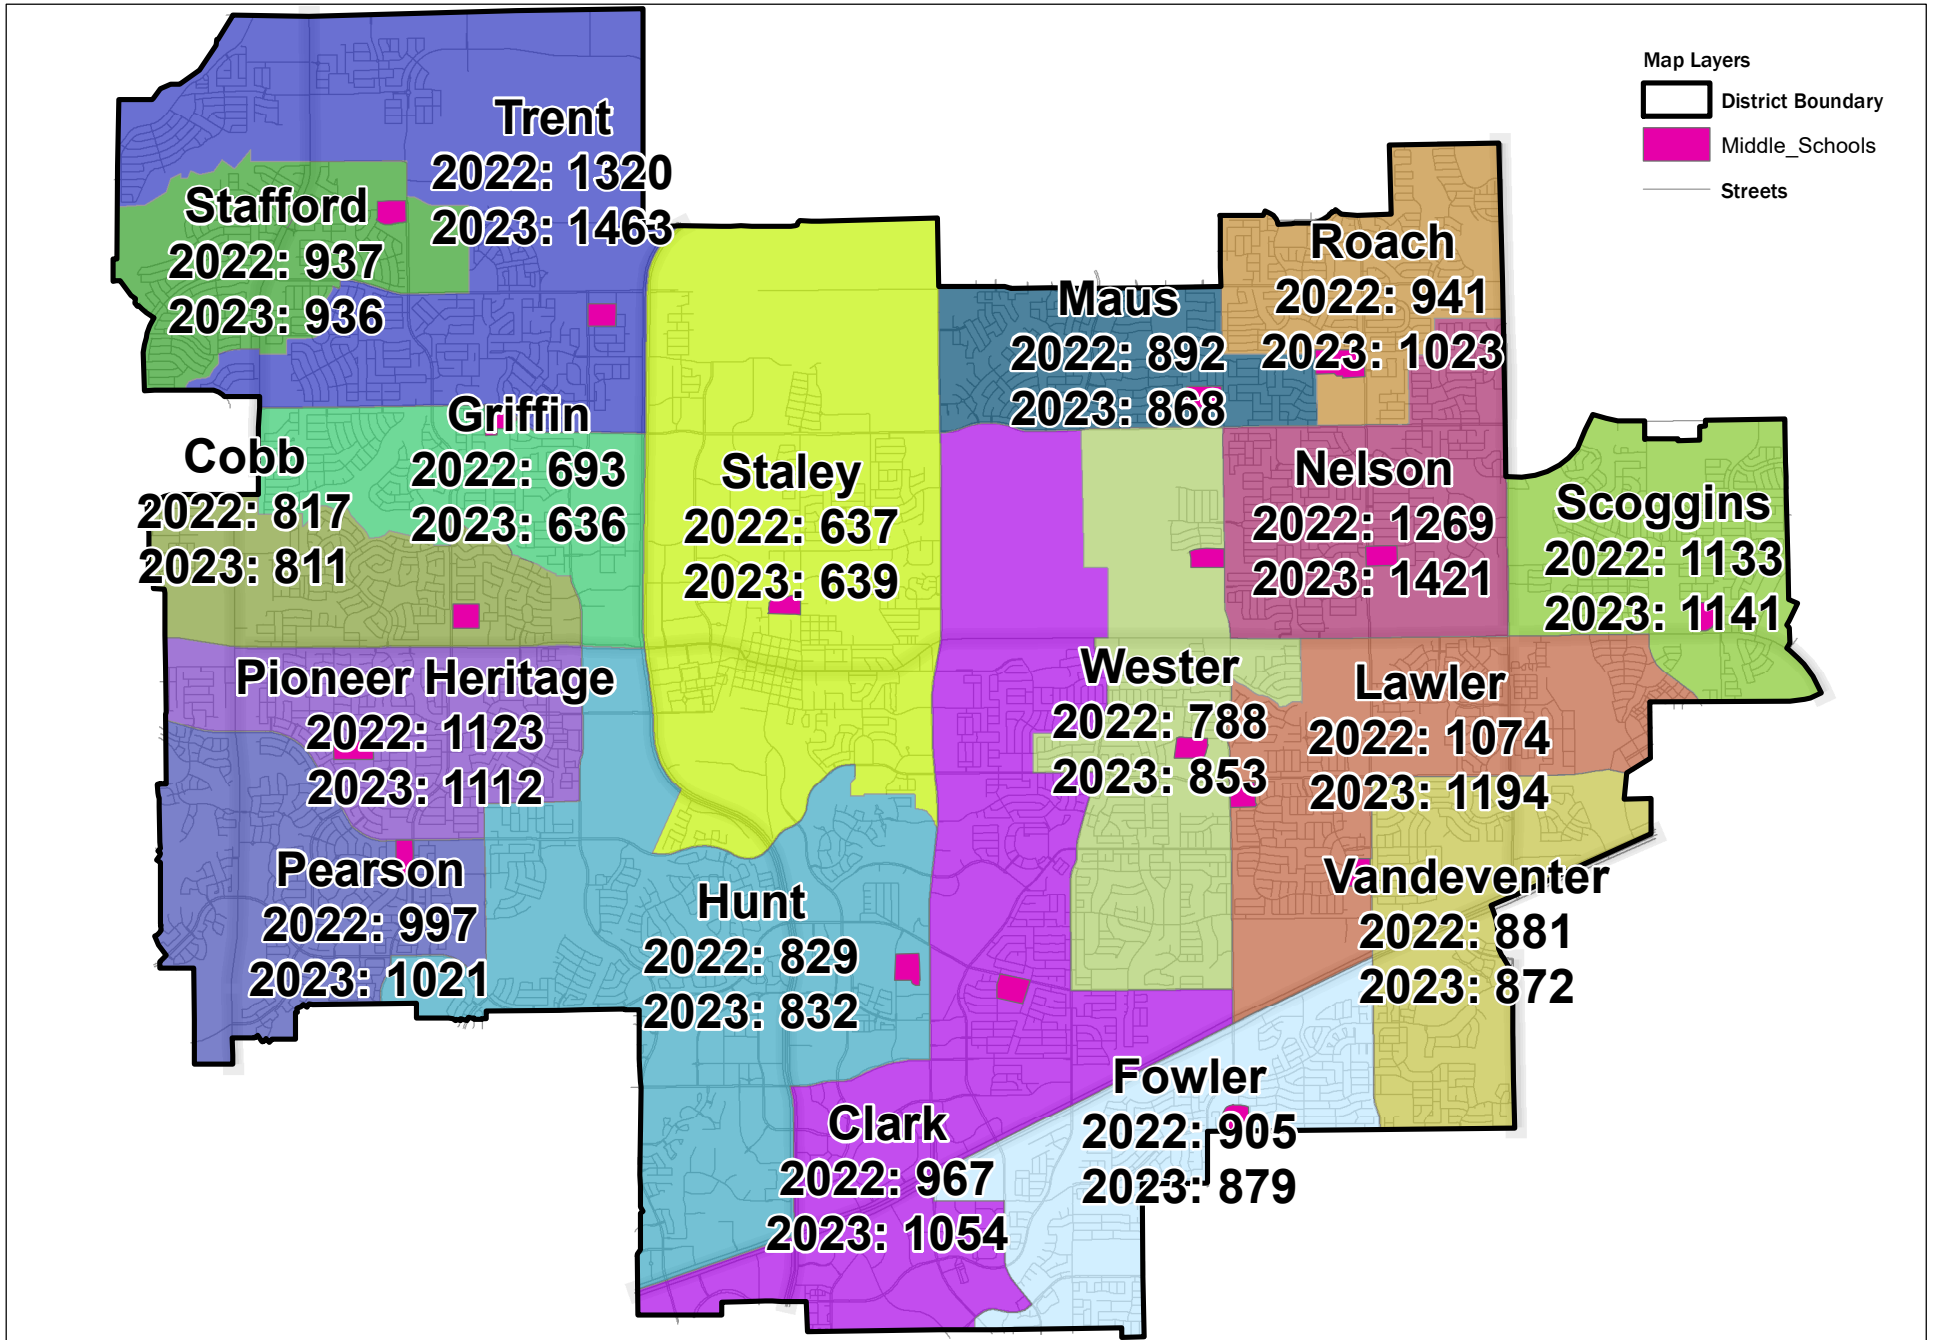

Middle School AZs with Projections

Frisco ISD

MS Recommendation
Move 42C to Cobb and 40C to Pioneer Heritage
 Frisco ISD