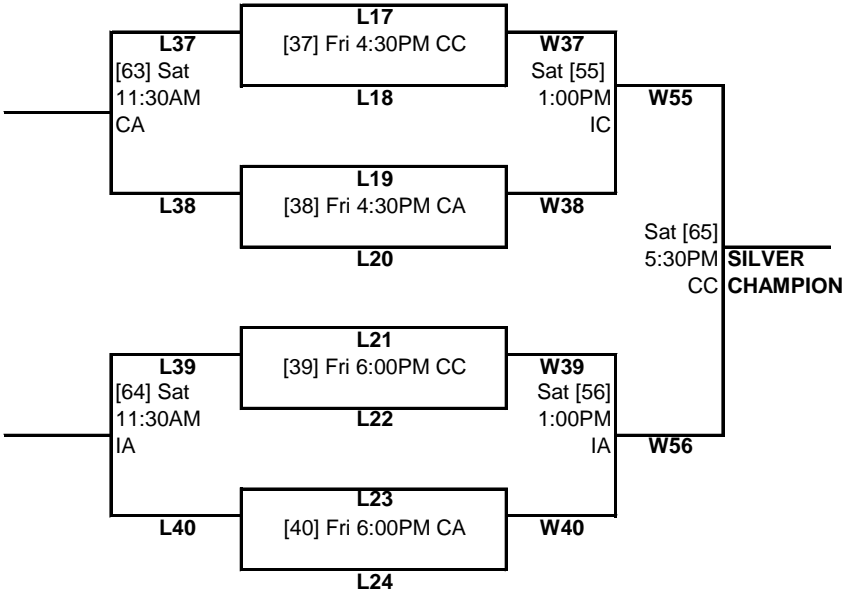

2015 FISD TIP-OFF CLASSIC

*** TOP TEAM WEARS WHITE**

2015 FISD TIP-OFF CLASSIC

Silver Bracket

GAME LOCATIONS

CC	Centennial Comp. Gym
CA	Centennial Aux. Gym
IC	Independence Comp. Gym
IA	Independence Aux. Gym
LC	Liberty Comp. Gym
LA	Liberty Aux. Gym
WC	Wakeland Comp. Gym
WA	Wakeland Aux. Gym

Blue Brackets

5th Place Bracket

Blue Brackets