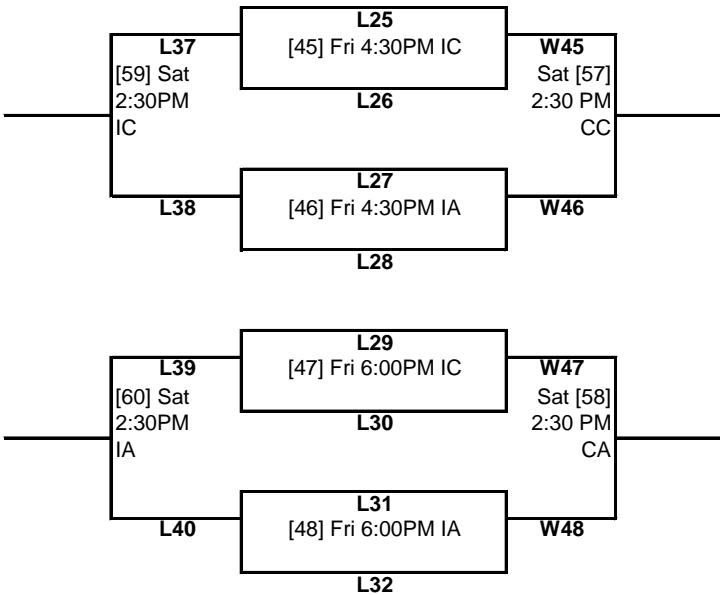

2015 FISD TIP-OFF CLASSIC

*** TOP TEAM WEARS WHITE**

2015 FISD TIP-OFF CLASSIC

Silver Bracket

GAME LOCATIONS

CC	Centennial Comp. Gym
CA	Centennial Aux. Gym
IC	Independence Comp. Gym
IA	Independence Aux. Gym
LC	Liberty Comp. Gym
LA	Liberty Aux. Gym
WC	Wakeland Comp. Gym
WA	Wakeland Aux. Gym

Blue Brackets

5th Place Bracket

Blue Brackets