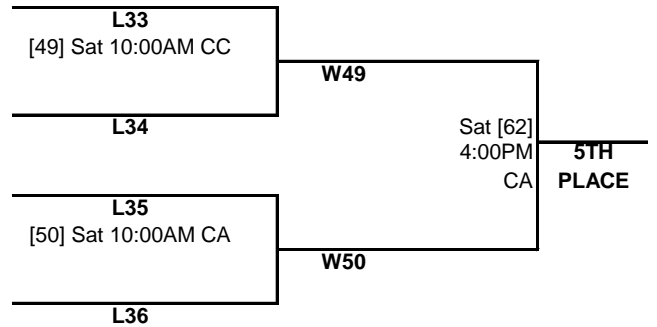

2015 FISD TIP-OFF CLASSIC

*** TOP TEAM WEARS WHITE**

2015 FISD TIP-OFF CLASSIC

Silver Bracket

GAME LOCATIONS

CC	Centennial Comp. Gym
CA	Centennial Aux. Gym
IC	Independence Comp. Gym
IA	Independence Aux. Gym
LC	Liberty Comp. Gym
LA	Liberty Aux. Gym
WC	Wakeland Comp. Gym
WA	Wakeland Aux. Gym

Blue Brackets

5th Place Bracket

Blue Brackets