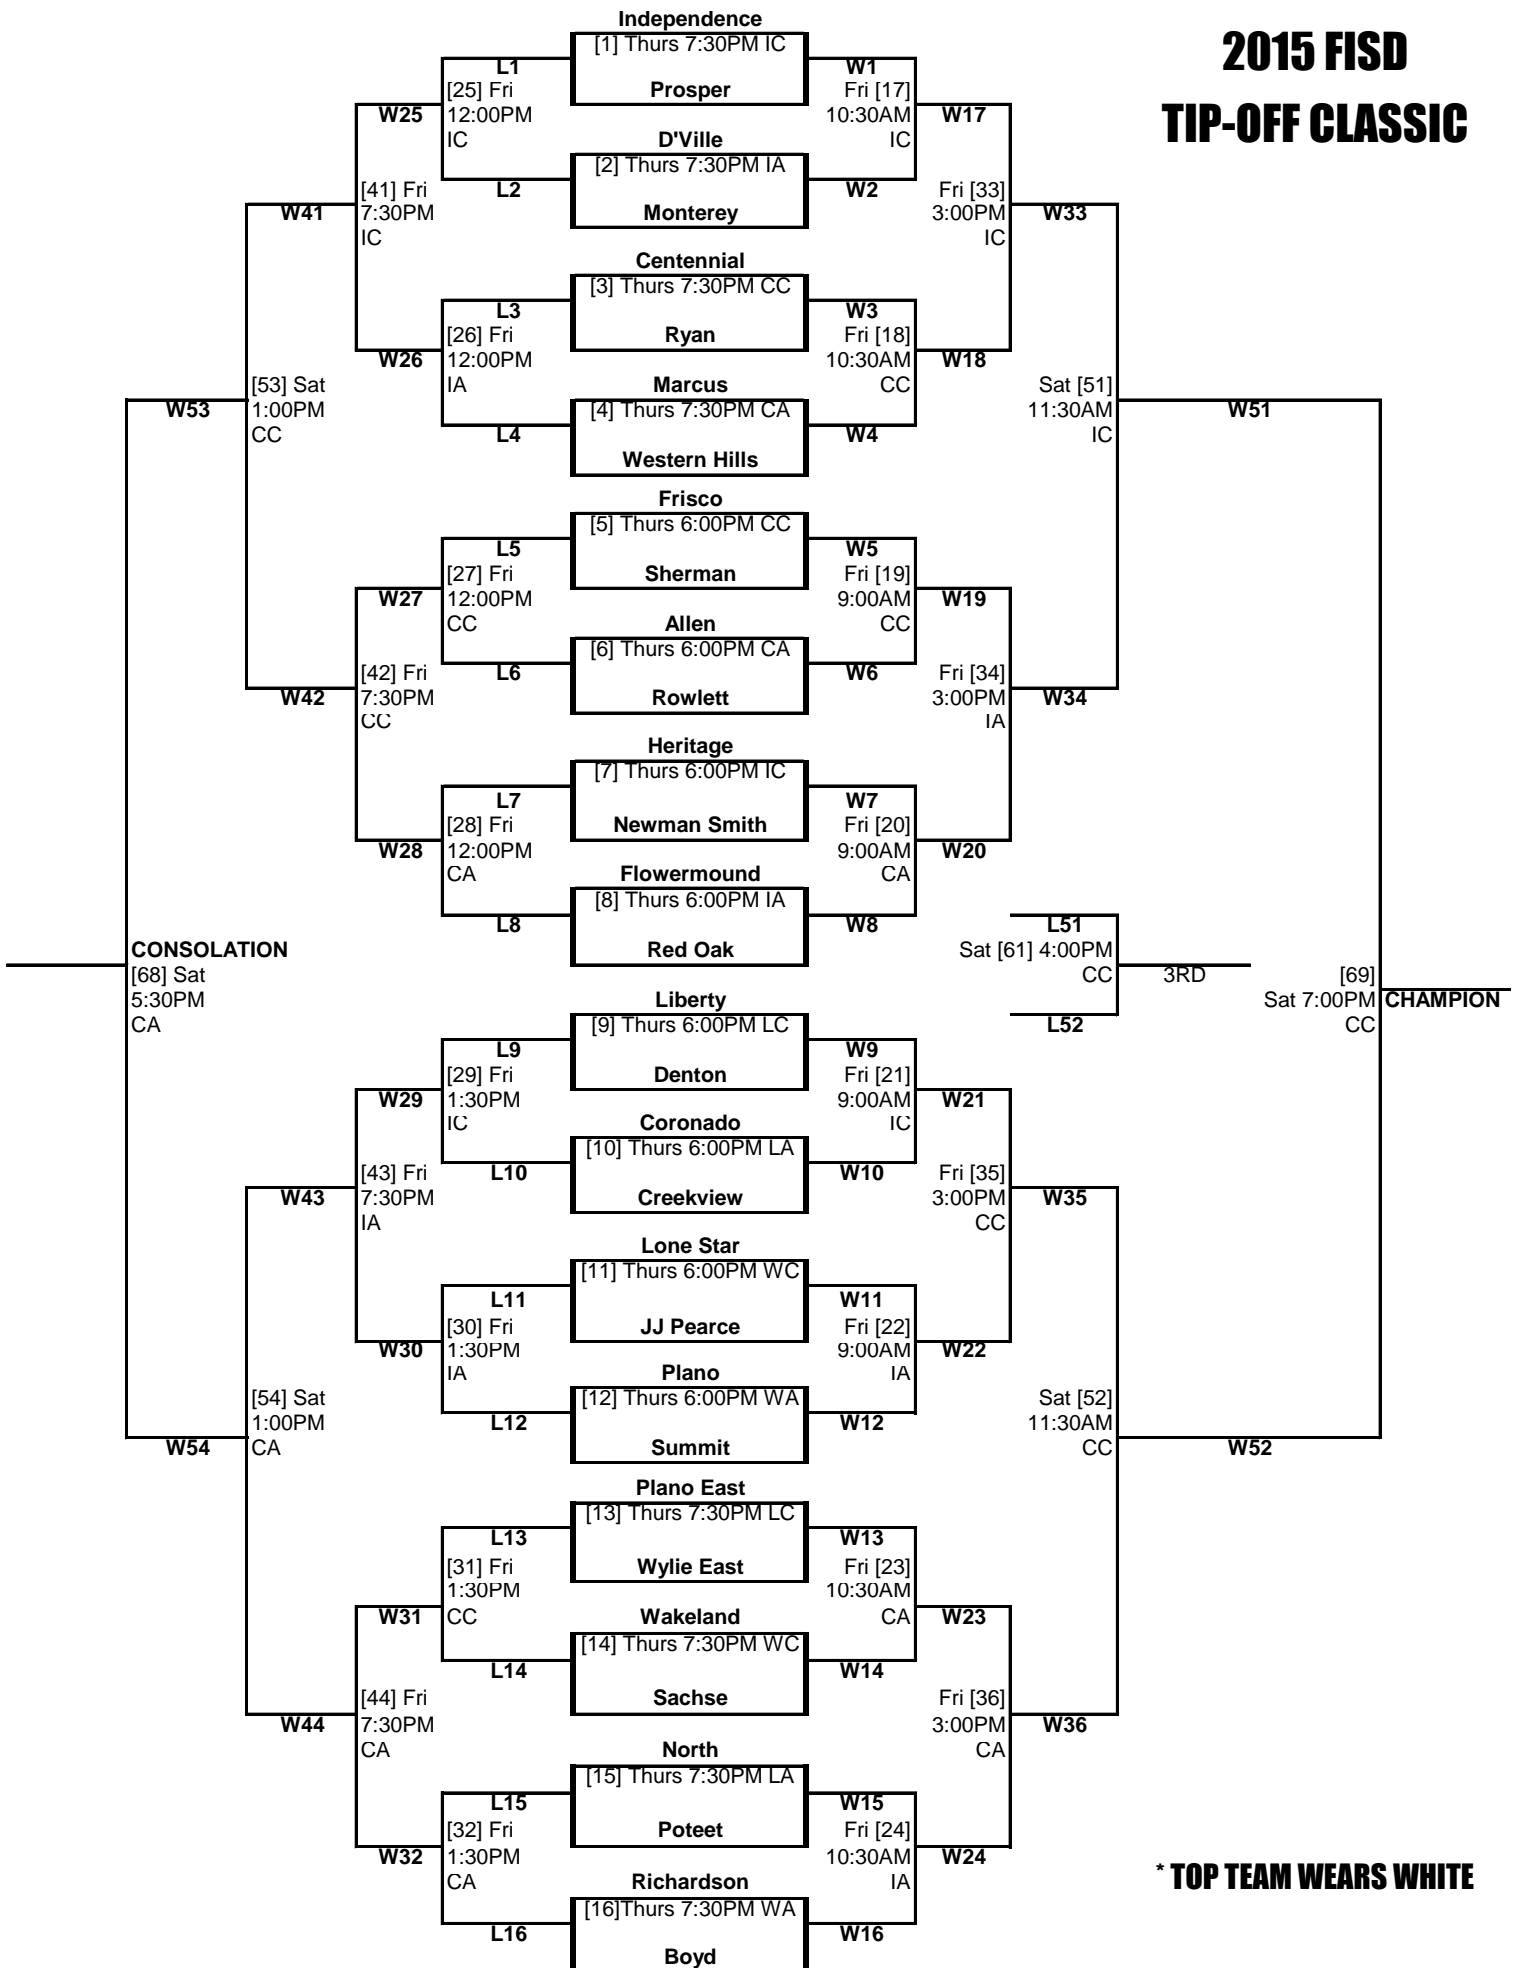

2015 FISD TIP-OFF CLASSIC

*** TOP TEAM WEARS WHITE**

2015 FISD TIP-OFF CLASSIC

Silver Bracket

GAME LOCATIONS

CC	Centennial Comp. Gym
CA	Centennial Aux. Gym
IC	Independence Comp. Gym
IA	Independence Aux. Gym
LC	Liberty Comp. Gym
LA	Liberty Aux. Gym
WC	Wakeland Comp. Gym
WA	Wakeland Aux. Gym

Blue Brackets

5th Place Bracket

Blue Brackets