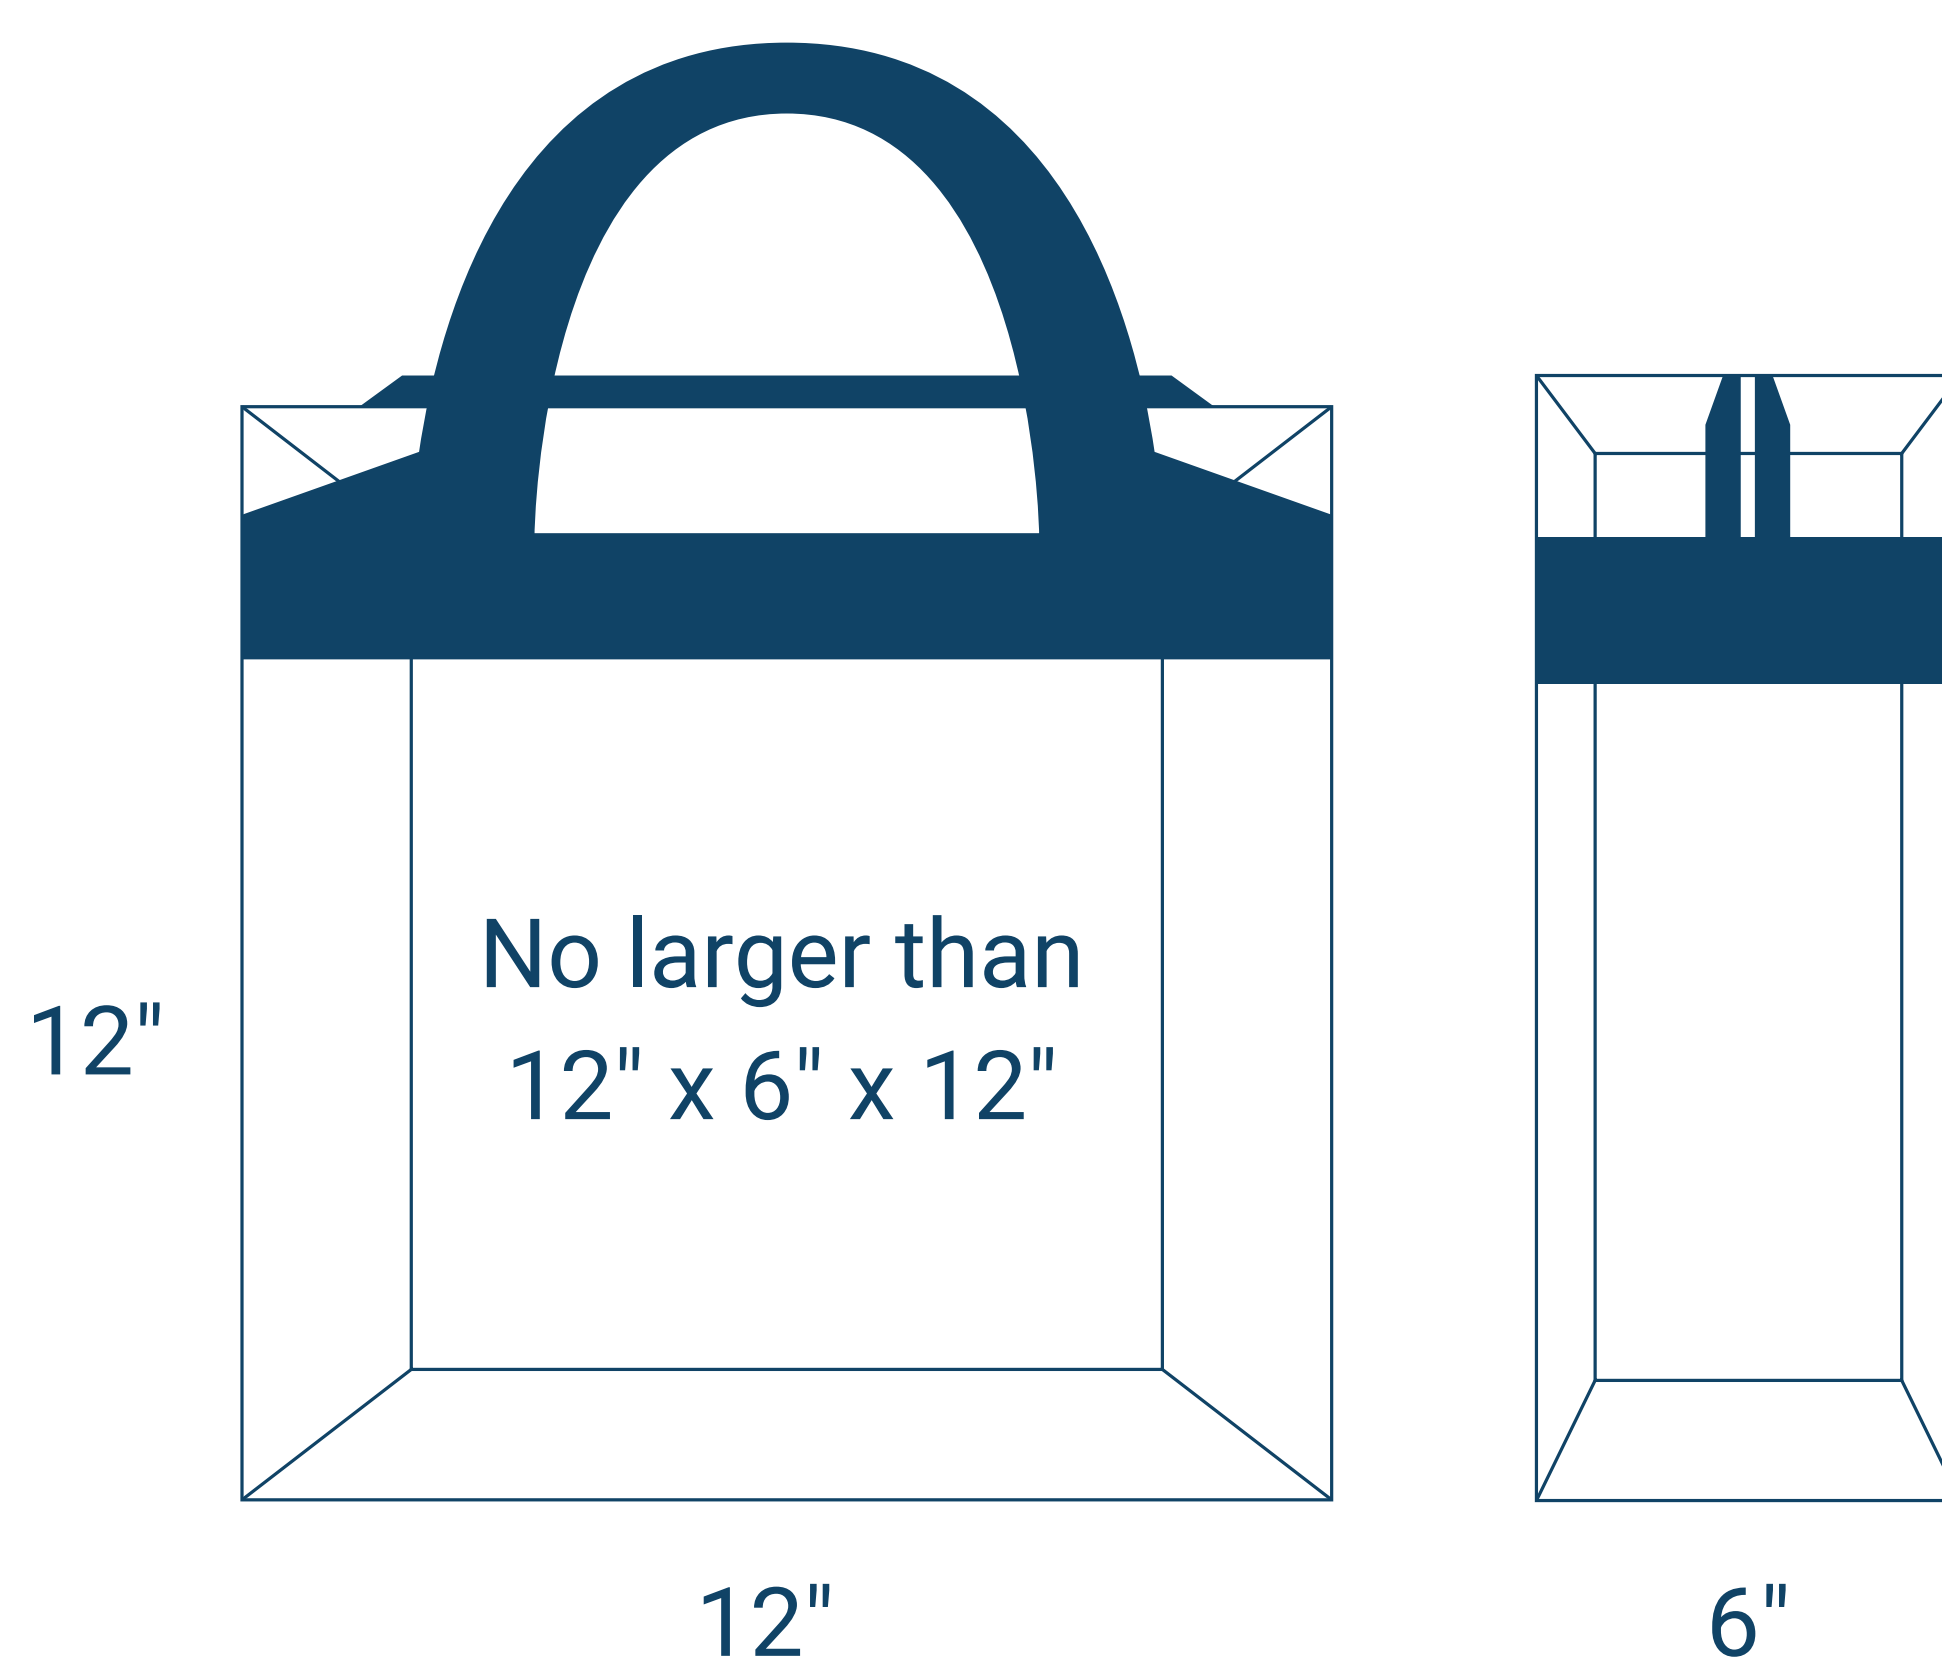

STADIUM BAG POLICY

PROHIBITED BAGS

Prohibited bags include, but are not limited to:

- All purses, bags, containers larger than a small clutch bag
- Backpacks
- Diaper bags
- Camera bags
- Binocular cases
- Coolers
- Fanny packs
- Computer bags

APPROVED BAGS

- Clear quart or gallon sized resealable storage bags
- Clear tote

- Small clutch purse