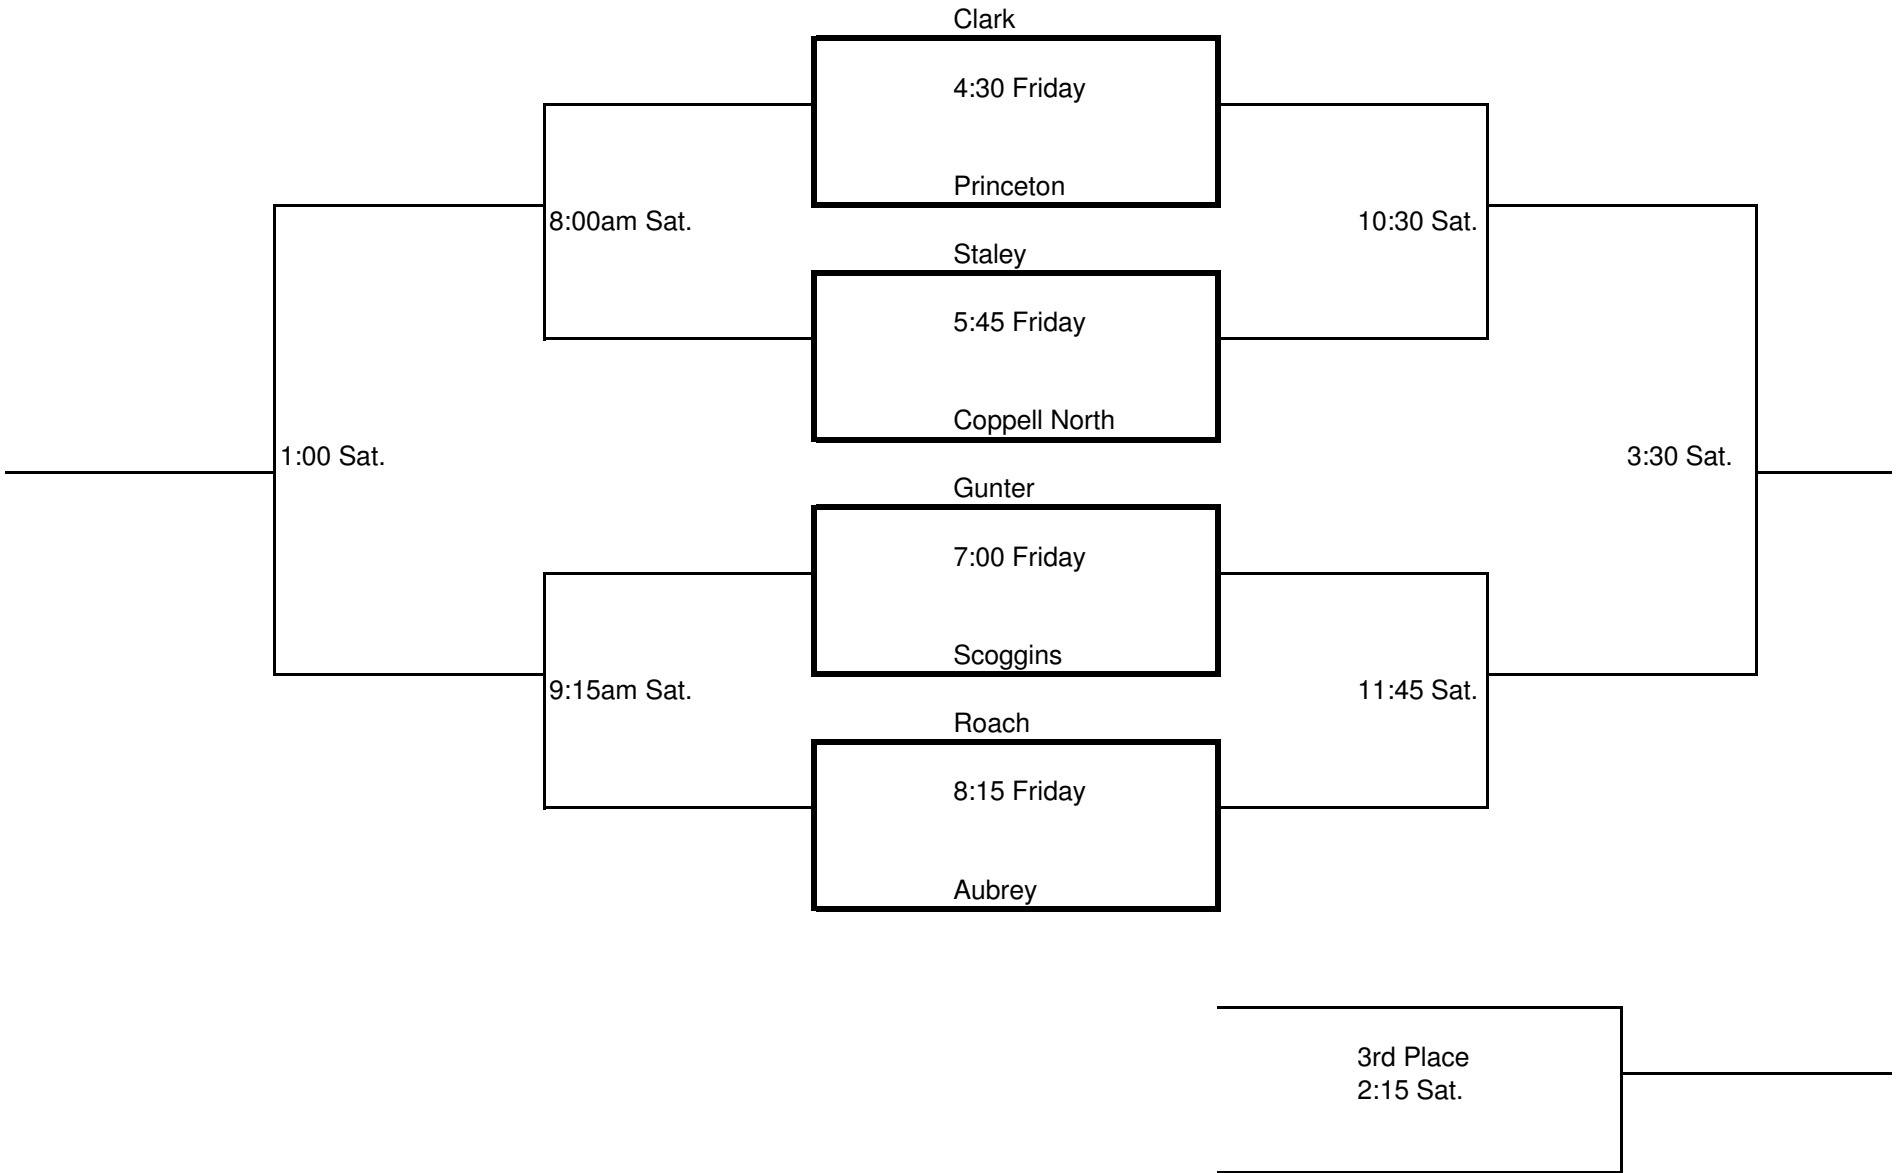

# 7th Grade White Bracket GYM 2

\* home team is the top team and will wear white

# 7th Grade Red Bracket GYM 1

\* home team is the top team and will wear white

# 8th Grade White Bracket GYM 1

\* home team is the top team and will wear white

# 8th Grade Red Bracket GYM 2

\* home team is the top team and will wear white