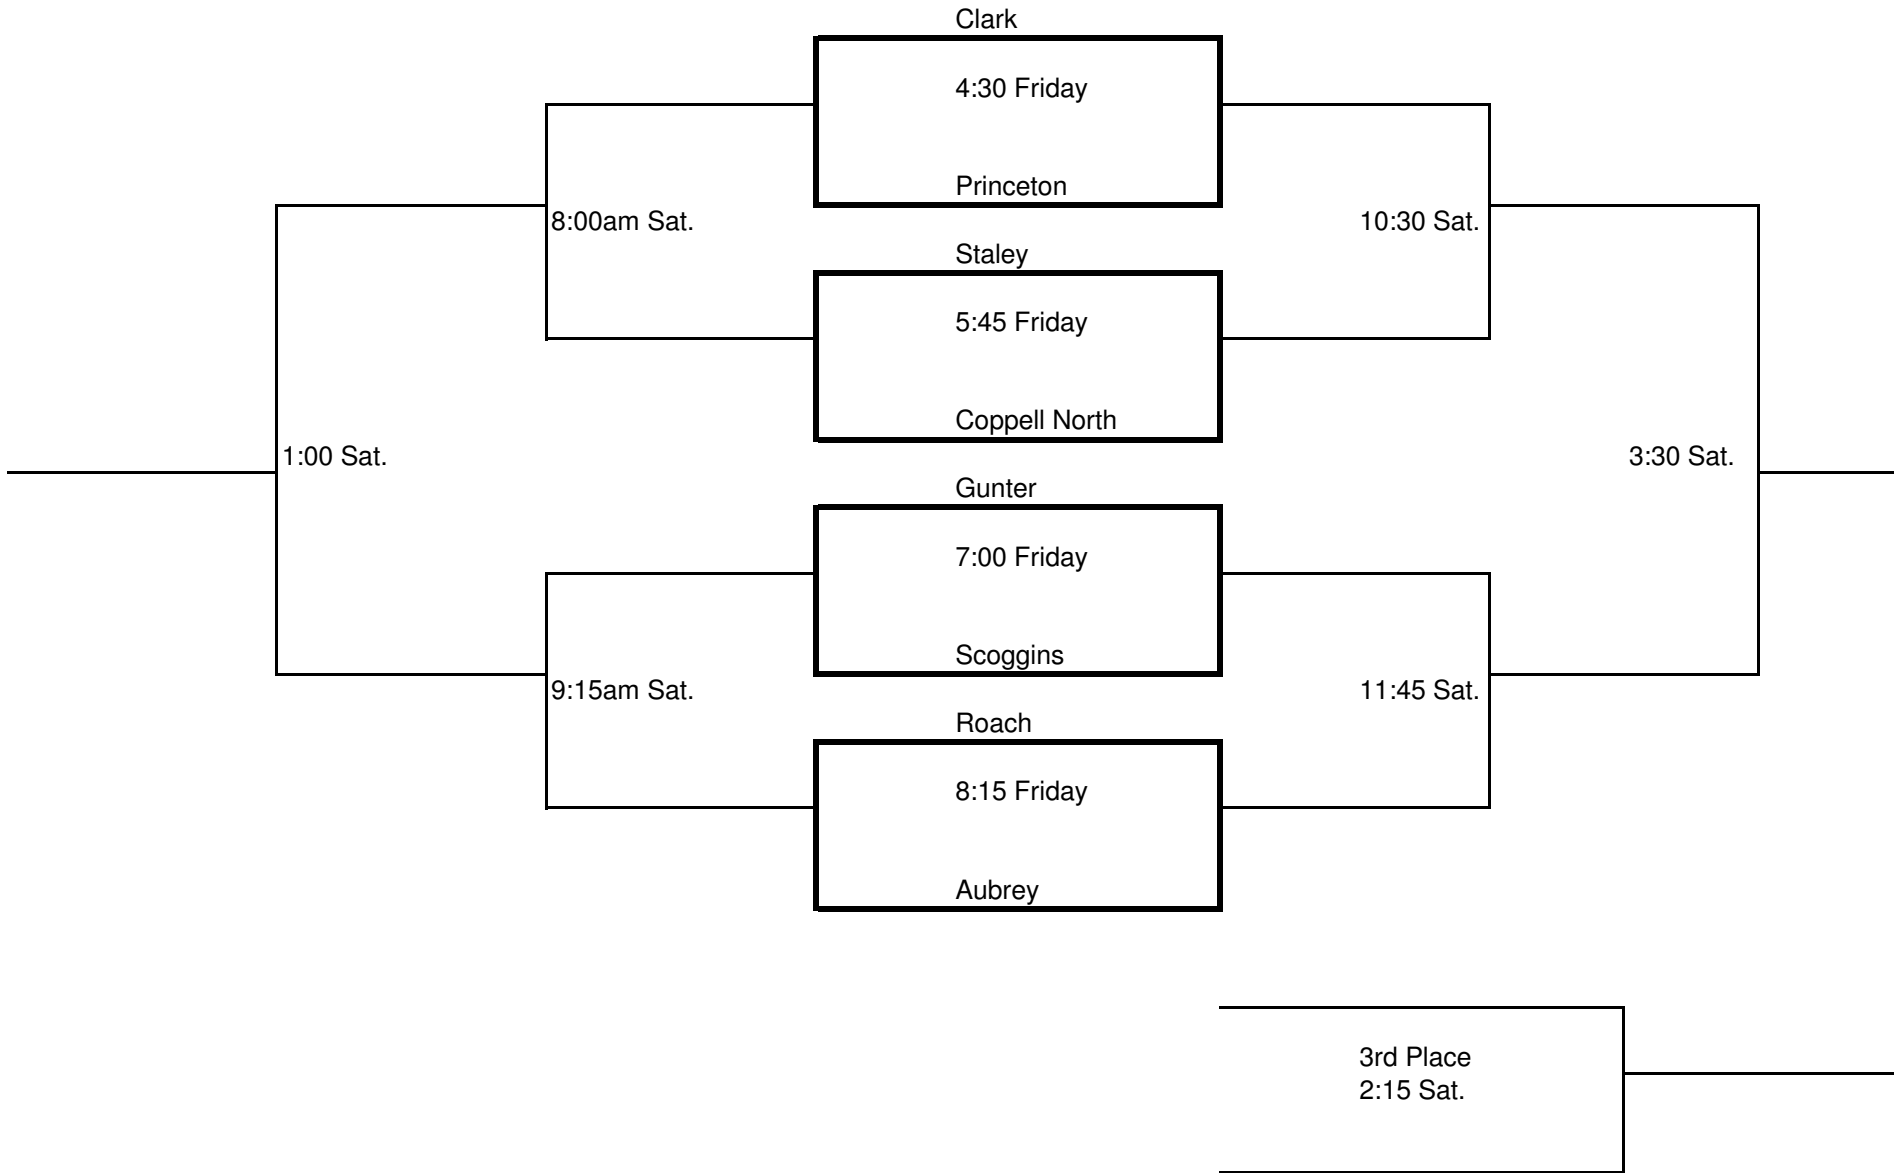

# 7th Grade White Bracket GYM 2

\* home team is the top team and will wear white

# 7th Grade Red Bracket GYM 1

\* home team is the top team and will wear white

# 8th Grade White Bracket GYM 1

\* home team is the top team and will wear white

# 8th Grade Red Bracket GYM 2

\* home team is the top team and will wear white