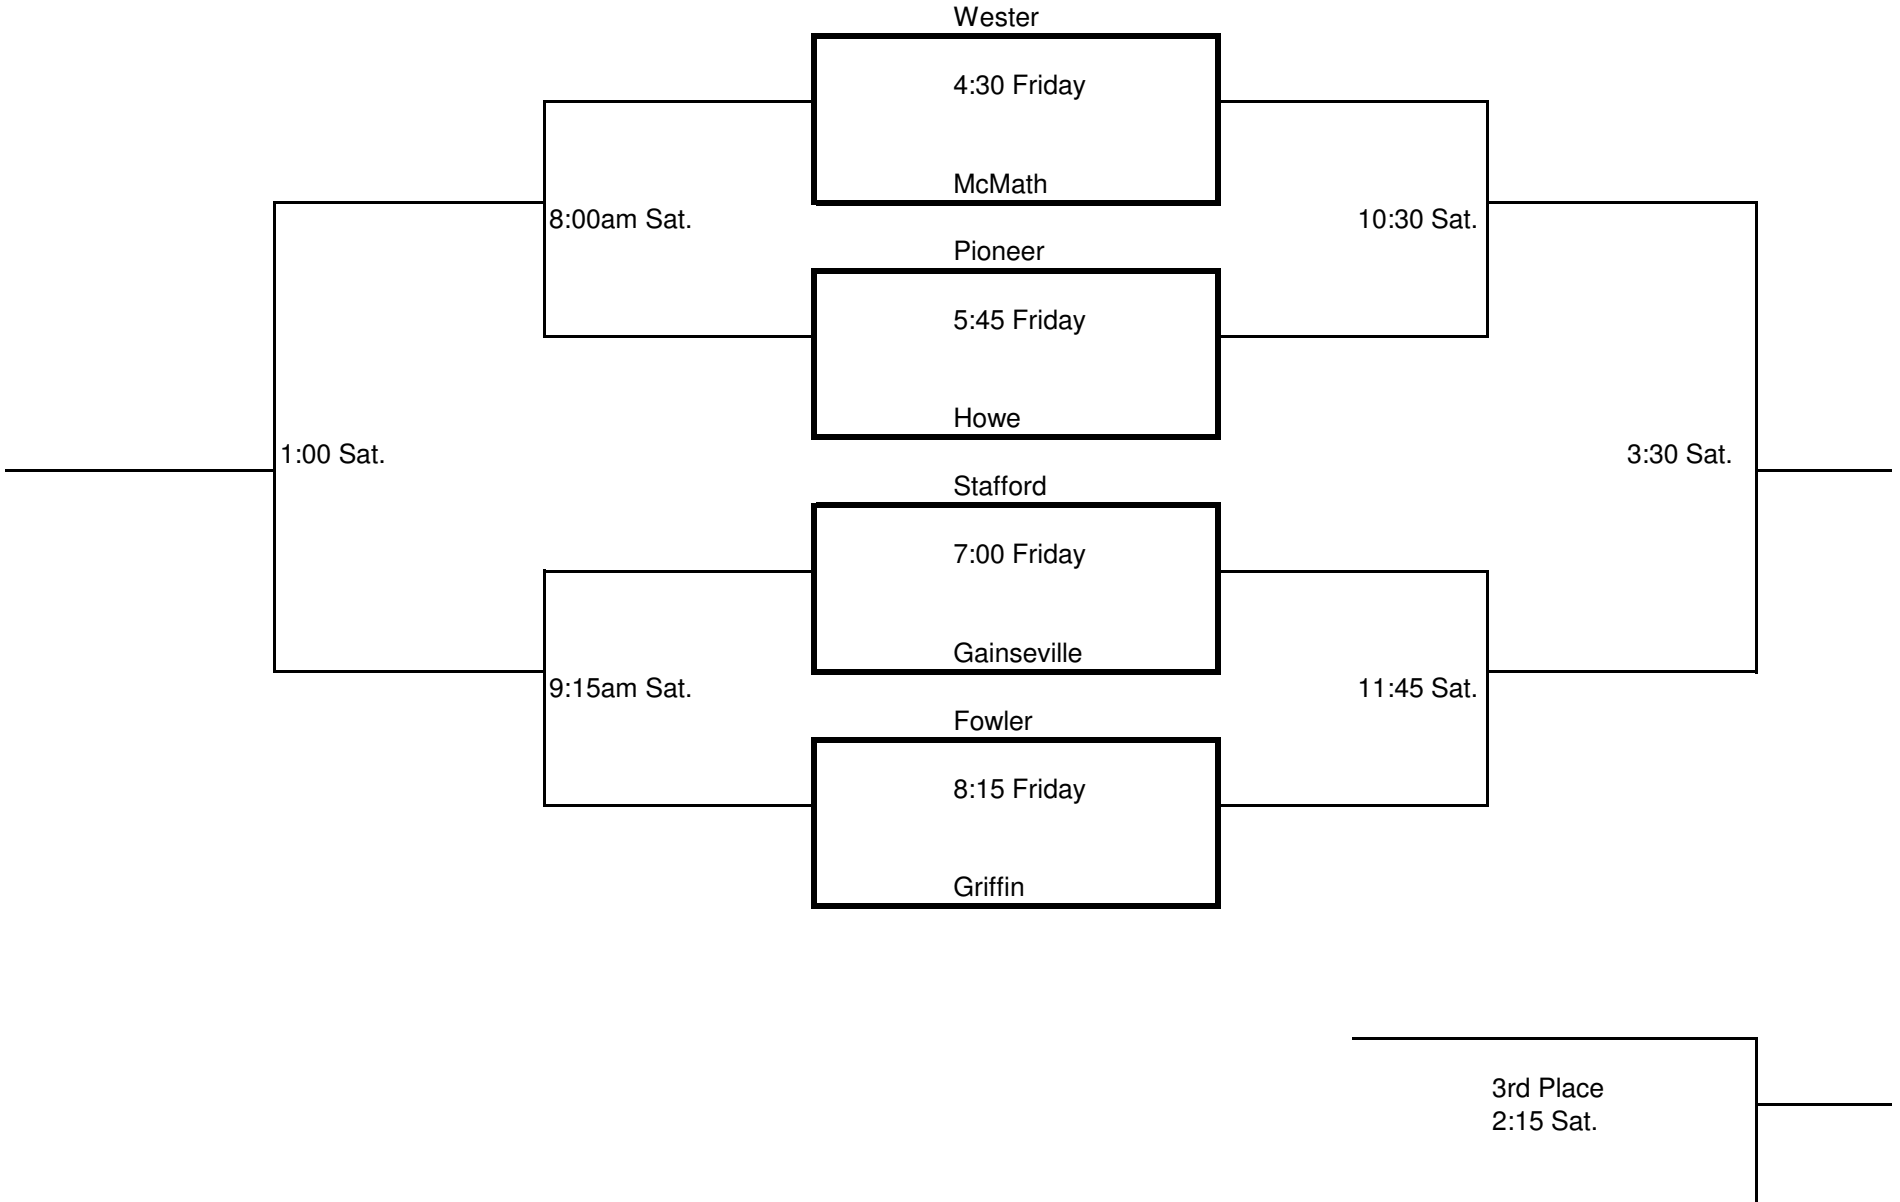

# 7th Grade White Bracket GYM 2

\* home team is the top team and will wear white

# 7th Grade Red Bracket GYM 1

\* home team is the top team and will wear white

# 8th Grade White Bracket GYM 1

\* home team is the top team and will wear white

# 8th Grade Red Bracket GYM 2

\* home team is the top team and will wear white